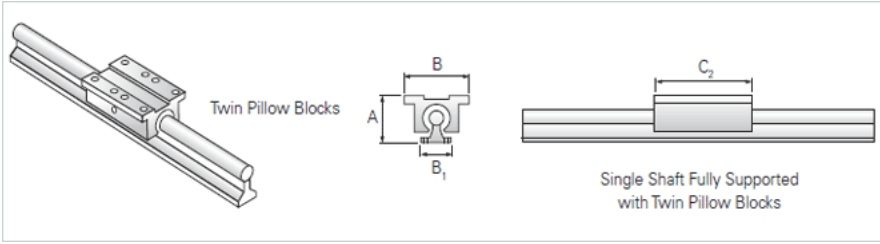

PowerTrax 131-12-TXX

Call 800-321-7800 or visit us online at www.nookindustries.com to configure and order your PowerTrax 131-12-TXX today!

Product Info

Nominal Shaft Diameter [in]	0.75
Pillow Block	TEP-12-OPN

Dimensions

A +/-0.003 [in]	2.437
B [in]	2.75
B1 [in]	1.75
C2 [in]	4.50

Performance Specifications

Load Maximum/Block [lbf]	796
--------------------------	-----