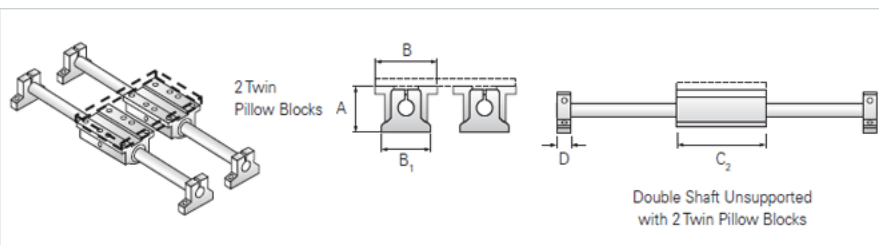

### Product Info

Nominal Shaft Diameter [in]	1.50
Pillow Block	TEP-24
End Support	NSB-24

### Dimensions

A +/-0.003 [in]	3.750
B [in]	4.75
B1 [in]	4.75
C2 [in]	9.00
D [in]	1.25

### Performance Specifications

Load Maximum/Block [lbf]	2752
Load Maximum/System [lbf]	5504