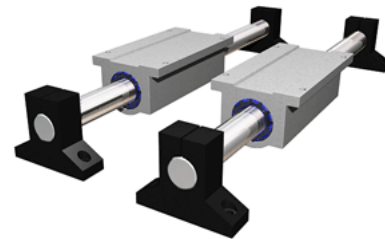

PowerTrax 122-24-TXX

Call 800-321-7800 or visit us online at www.nookindustries.com to configure and order your PowerTrax 122-24-TXX today!

Product Info

Nominal Shaft Diameter [in]	1.50
Pillow Block	TEP-24
End Support	NSB-24

Dimensions

A +/-0.003 [in]	3.750
B [in]	4.75
B1 [in]	4.75
C2 [in]	9.00
D [in]	1.25

Performance Specifications

Load Maximum/Block [lbf]	2752
Load Maximum/System [lbf]	5504