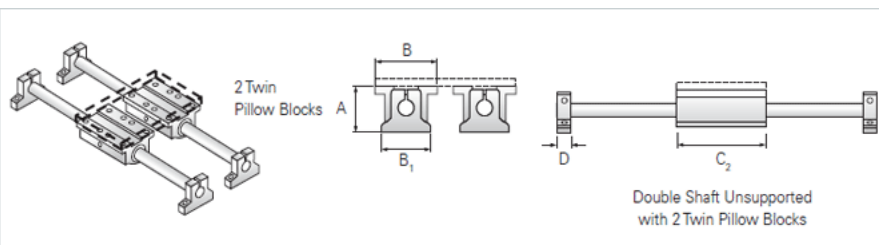

PowerTrax 122-24-TXX

Call 800-321-7800 or visit us online at www.nookindustries.com to configure and order your PowerTrax 122-24-TXX today!

Product Info

Nominal Shaft Diameter [in]	1.50
Pillow Block	TEP-24
End Support	NSB-24

Dimensions

A +/-0.003 [in]	3.750
B [in]	4.75
B1 [in]	4.75
C2 [in]	9.00
D [in]	1.25

Performance Specifications

Load Maximum/Block [lbf]	2752
Load Maximum/System [lbf]	5504