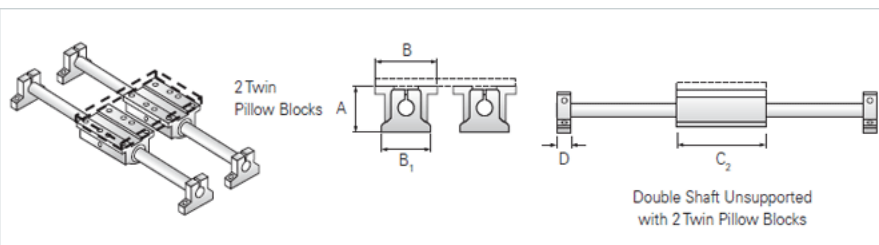

PowerTrax 122-08-TXX

Call 800-321-7800 or visit us online at www.nookindustries.com to configure and order your PowerTrax 122-08-TXX today!

Product Info

Nominal Shaft Diameter [in]	0.50
Pillow Block	TEP-8
End Support	NSB-8

Dimensions

A +/-0.003 [in]	1.687
B [in]	2.00
B1 [in]	2.00
C2 [in]	3.20
D [in]	0.63

Performance Specifications

Load Maximum/Block [lbf]	350
Load Maximum/System [lbf]	700