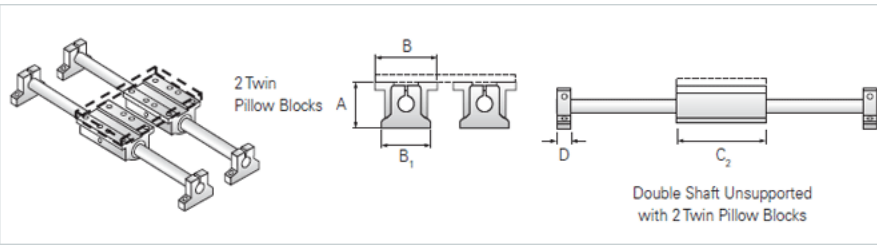

PowerTrax 122-06-TXX

Call 800-321-7800 or visit us online at www.nookindustries.com to configure and order your PowerTrax 122-06-TXX today!

Product Info

Nominal Shaft Diameter [in]	0.38
Pillow Block	TEP-6
End Support	NSB-6

Dimensions

A +/-0.003 [in]	1.250
B [in]	1.75
B1 [in]	1.63
C2 [in]	2.75
D [in]	0.56

Performance Specifications

Load Maximum/Block [lbf]	13668
Load Maximum/System [lbf]	272