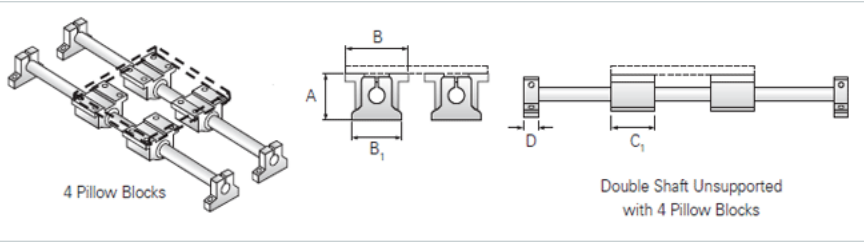

### Product Info

Nominal Shaft Diameter [in]	1.50
Pillow Block	XEP-24
End Support	NSB-24

### Dimensions

A +/-0.003 [in]	3.750
B [in]	4.75
B1 [in]	4.75
C1 [in]	4.00
D [in]	1.25

### Performance Specifications

Load Maximum/Block [lbf]	1376
Load Maximum/System [lbf]	5504