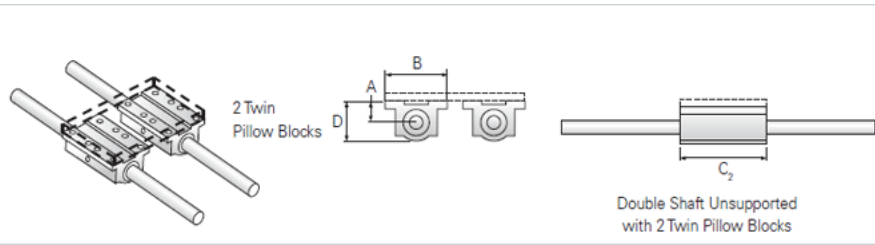

PowerTrax 112-08-TXX

Call 800-321-7800 or visit us online at www.nookindustries.com to configure and order your PowerTrax 112-08-TXX today!

Product Info

Nominal Shaft Diameter [in]	0.50
Pillow Block	TEP-8

Dimensions

A +/-0.001 [in]	0.687
B [in]	2.00
C2 [in]	3.50
D [in]	1.25

Performance Specifications

Load Maximum/Block [lbf]	350
Load Maximum/System [lbf]	700