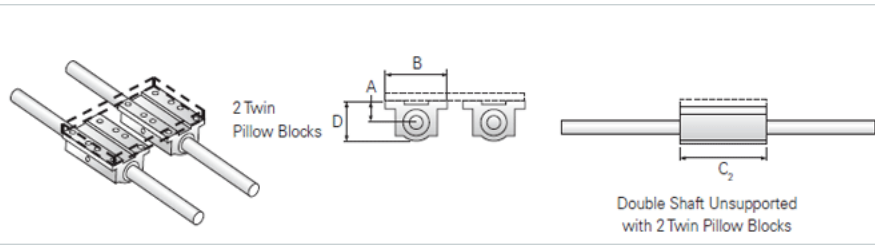

PowerTrax 112-06-TXX

Call 800-321-7800 or visit us online at www.nookindustries.com to configure and order your PowerTrax 112-06-TXX today!

Product Info

Nominal Shaft Diameter [in]	0.38
Pillow Block	TEP-6

Dimensions

A +/-0.001 [in]	0.500
B [in]	1.75
C2 [in]	2.75
D [in]	0.94

Performance Specifications

Load Maximum/Block [lbf]	136
Load Maximum/System [lbf]	272