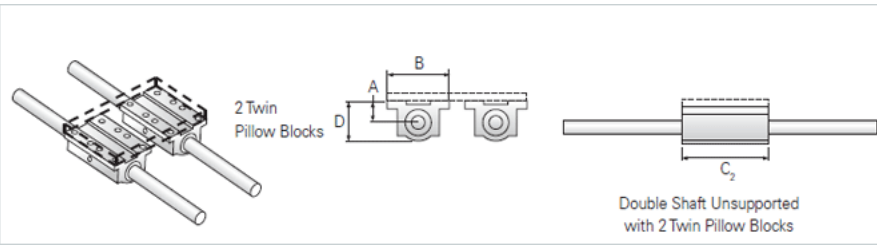

PowerTrax 112-06-TXX

Call 800-321-7800 or visit us online at www.nookindustries.com to configure and order your PowerTrax 112-06-TXX today!

Product Info

Nominal Shaft Diameter [in]	0.38
Pillow Block	TEP-6

Dimensions

A +/-0.001 [in]	0.500
B [in]	1.75
C2 [in]	2.75
D [in]	0.94

Performance Specifications

Load Maximum/Block [lbf]	136
Load Maximum/System [lbf]	272