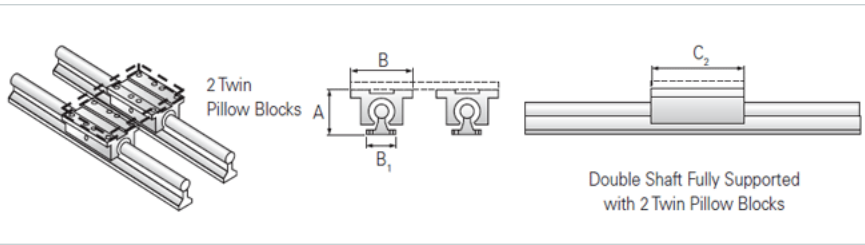

PowerTrax 132-24-TXX

Call 800-321-7800 or visit us online at www.nookindustries.com to configure and order your PowerTrax 132-24-TXX today!

Product Info

Nominal Shaft Diameter [in]	1.50
Pillow Block	TEP-24-OPN

Dimensions

A +/-0.003 [in]	4.250
B [in]	4.75
B1 [in]	3.00
C2 [in]	9.00

Performance Specifications

Load Maximum/Block [lbf]	2692
Load Maximum/System [lbf]	5384