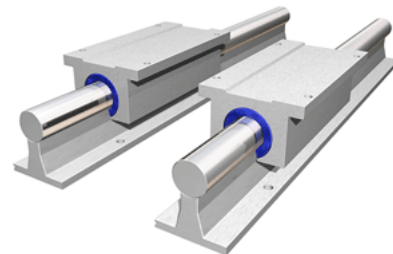

### Product Info

Nominal Shaft Diameter [in]	1.00
Pillow Block	TEP-16-OPN

### Dimensions

A +/-0.003 [in]	2.937
B [in]	3.25
B1 [in]	2.13
C2 [in]	6.00