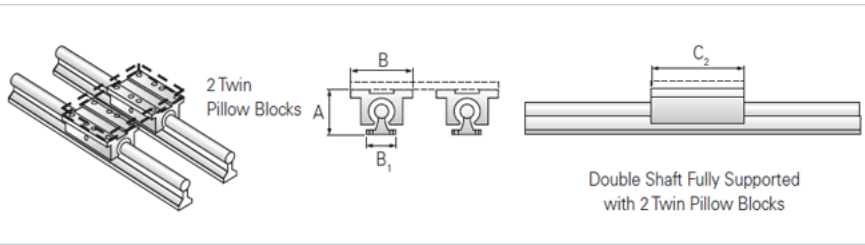

### Product Info

|                             |            |
|-----------------------------|------------|
| Nominal Shaft Diameter [in] | 0.75       |
| Pillow Block                | TEP-12-OPN |

### Dimensions

|                 |       |
|-----------------|-------|
| A +/-0.003 [in] | 2.437 |
| B [in]          | 2.75  |
| B1 [in]         | 1.75  |
| C2 [in]         | 4.50  |