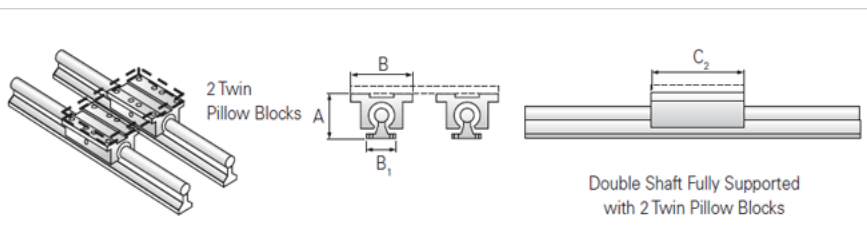

### Product Info

Nominal Shaft Diameter [in]	0.50
Pillow Block	TEP-8-OPN

### Dimensions

A +/-0.003 [in]	1.812
B [in]	2.00
B1 [in]	1.50
C2 [in]	3.50

### Performance Specifications

Load Maximum/Block [lbf]	304
Load Maximum/System [lbf]	608