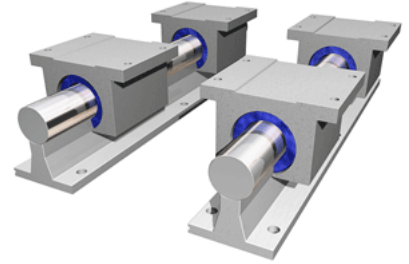

PowerTrax 132-24-SXX

Call 800-321-7800 or visit us online at www.nookindustries.com to configure and order your PowerTrax 132-24-SXX today!

Product Info

Nominal Shaft Diameter [in]	1.50
Pillow Block	TEP-24-OPN

Dimensions

A +/-0.003 [in]	4.250
B [in]	4.75
B1 [in]	3.00
C1 [in]	4.00

Performance Specifications

Load Maximum/Block [lbf]	1346
Load Maximum/System [lbf]	5384