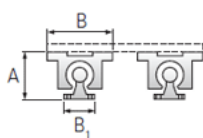

PowerTrax 132-16-SXX

Call 800-321-7800 or visit us online at www.nookindustries.com to configure and order your PowerTrax 132-16-SXX today!

Double Shaft Fully Supported
with 4 Pillow Blocks

Product Info

Nominal Shaft Diameter [in]	1.00
Pillow Block	TEP-16-OPN

Dimensions

A +/-0.003 [in]	2.937
B [in]	3.25
B1 [in]	2.13
C1 [in]	2.81

Performance Specifications

Load Maximum/Block [lbf]	711
Load Maximum/System [lbf]	2844