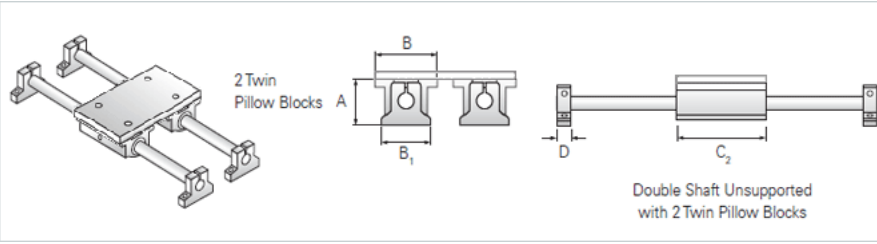

### Product Info

Nominal Shaft Diameter [in]	1.50
Pillow Block	TEP-24
End Support	NSB-24

### Dimensions

A +/-0.001 [in]	3.750
B1 [in]	4.75
B2 [in]	8.00
C2 [in]	9.00
D [in]	1.25
Maximum Stroke Length [in]	L-(11.50)