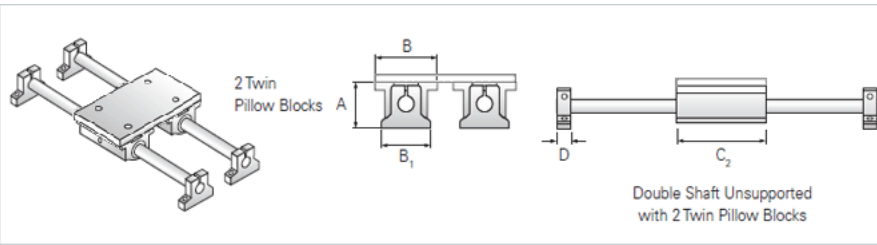

### Product Info

Nominal Shaft Diameter [in]	0.50
Pillow Block	TEP-8
End Support	NSB-8

### Dimensions

A +/-0.001 [in]	1.687
B1 [in]	2.00
B2 [in]	3.25
C2 [in]	3.50
D [in]	0.63
Maximum Stroke Length [in]	L-(4.75)

### Performance Specifications

Load Maximum/System [lbf]	700
---------------------------	-----