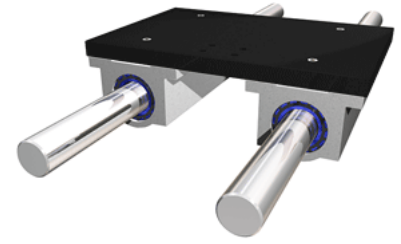

PowerTrax 113-24-TXX

Call 800-321-7800 or visit us online at www.nookindustries.com to configure and order your PowerTrax 113-24-TXX today!

Product Info	
Nominal Shaft Diameter [in]	1.50
Pillow Block	TEP-24
Dimensions	
A +/-0.001 [in]	1.750
B [in]	4.75
B2 [in]	8.00
C2 [in]	9.00
D [in]	3.25
Performance Specifications	
Load Maximum/System [lbf]	5504