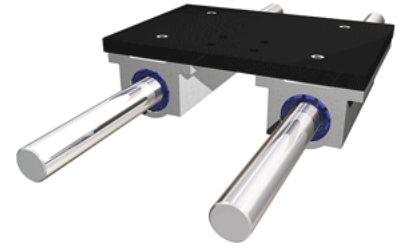

## PowerTrax 113-16-TXX

Call 800-321-7800 or visit us online at [www.nookindustries.com](http://www.nookindustries.com) to configure and order your PowerTrax 113-16-TXX today!

Product Info	
Nominal Shaft Diameter [in]	1.00
Pillow Block	TEP-16
Dimensions	
A +/-0.001 [in]	1.187
B [in]	3.25
B2 [in]	5.50
C2 [in]	6.00
D [in]	2.19
Performance Specifications	
Load Maximum/System [lbf]	2900