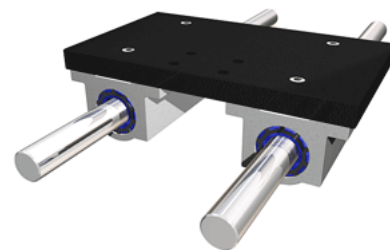

### Product Info

Nominal Shaft Diameter [in]	0.75
Pillow Block	TEP-12

### Dimensions

A +/-0.001 [in]	0.937
B [in]	2.75
B2 [in]	4.50
C2 [in]	4.50
D [in]	1.75