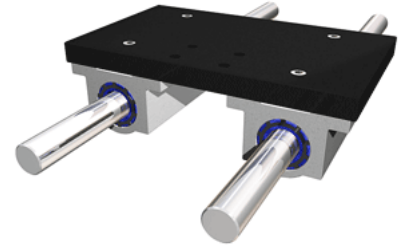

### Product Info

Nominal Shaft Diameter [in]	0.75
Pillow Block	TEP-12

### Dimensions

A +/-0.001 [in]	0.937
B [in]	2.75
B2 [in]	4.50
C2 [in]	4.50
D [in]	1.75