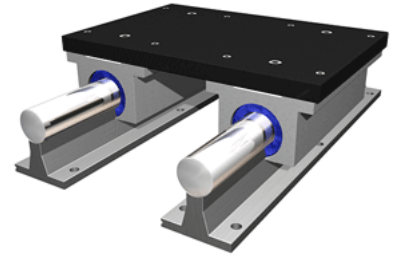

PowerTrax 133-24-TXX

Call 800-321-7800 or visit us online at www.nookindustries.com to configure and order your PowerTrax 133-24-TXX today!

Product Info

Nominal Shaft Diameter [in]	1.50
Pillow Block	TEP-24-OPN

Dimensions

A +/-0.003 [in]	4.250
B1 [in]	3.00
B2 [in]	8.00
C2 [in]	9.00

Performance Specifications

Load Maximum/Block [lbf]	5384