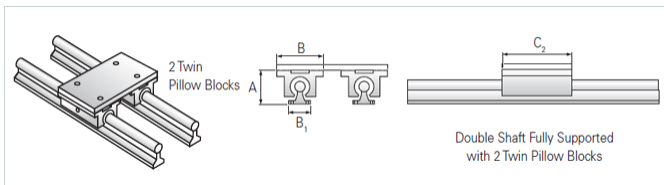

### Product Info

Nominal Shaft Diameter [in]	1.50
Pillow Block	TEP-24-OPN

### Dimensions

A +/-0.003 [in]	4.250
B1 [in]	3.00
B2 [in]	8.00
C2 [in]	9.00

### Performance Specifications

Load Maximum/Block [lbf]	5384
--------------------------	------