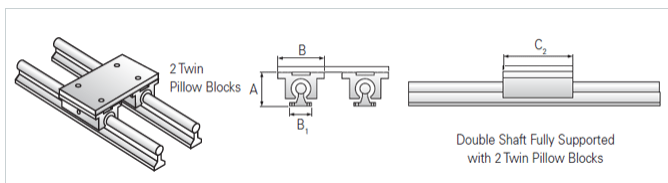

PowerTrax 133-16-TXX

Call 800-321-7800 or visit us online at www.nookindustries.com to configure and order your PowerTrax 133-16-TXX today!

Product Info

Nominal Shaft Diameter [in]	1.00
Pillow Block	TEP-16-OPN

Dimensions

A +/-0.003 [in]	2.937
B1 [in]	2.13
B2 [in]	5.50
C2 [in]	6.00

Performance Specifications

Load Maximum/Block [lbf]	2844