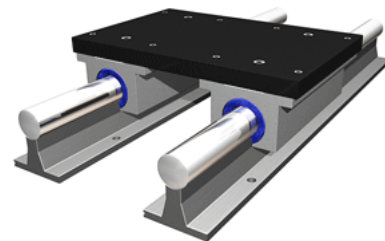

PowerTrax 133-16-TXX

Call 800-321-7800 or visit us online at www.nookindustries.com to configure and order your PowerTrax 133-16-TXX today!

Product Info

Nominal Shaft Diameter [in]	1.00
Pillow Block	TEP-16-OPN

Dimensions

A +/-0.003 [in]	2.937
B1 [in]	2.13
B2 [in]	5.50
C2 [in]	6.00

Performance Specifications

Load Maximum/Block [lbf]	2844