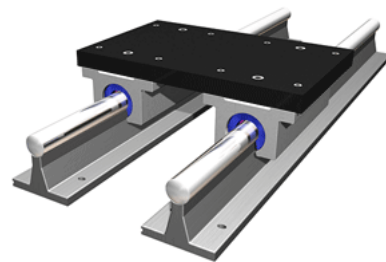

PowerTrax 133-08-TXX

Call 800-321-7800 or visit us online at www.nookindustries.com to configure and order your PowerTrax 133-08-TXX today!

Product Info

Nominal Shaft Diameter [in]	0.50
Pillow Block	TEP-8-OPN

Dimensions

A +/-0.003 [in]	1.812
B1 [in]	1.50
B2 [in]	3.25
C2 [in]	3.50

Performance Specifications

Load Maximum/Block [lbf]	608
--------------------------	-----