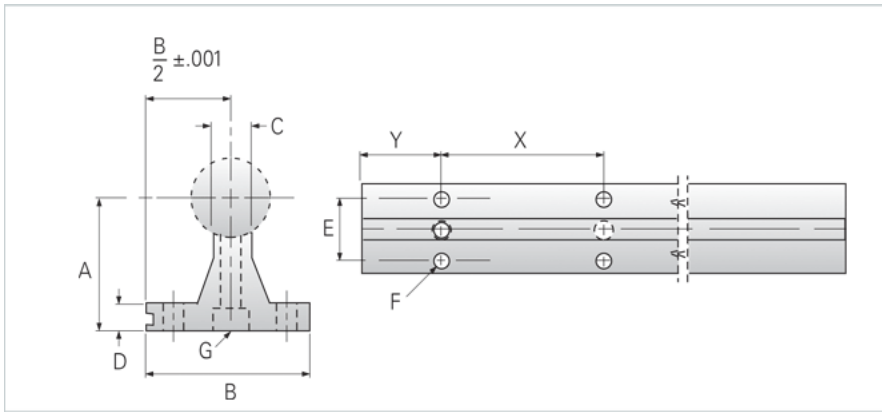

PowerTrax NSR-12-PD

Call 800-321-7800 or visit us online at www.nookindustries.com to configure and order your PowerTrax NSR-12-PD today!

Product Info

Nominal Shaft Diameter [in] 0.75

Dimensions

A +/-0.002 [in]	1.500
B [in]	1.75
C [in]	0.375
D [in]	0.250
E [in]	1.25
X	6
Y	3
F Bolt	10
F Hole [in]	0.221
G Hole [in]	0.221
G Screw	10-32x7/8

Part Number

24" Part Number	NSR-12-PD-24
36" Part Number	NSR-12-PD-36
48" Part Number	NSR-12-PD-48

Weight

Weight Per Foot [lb] 0.90