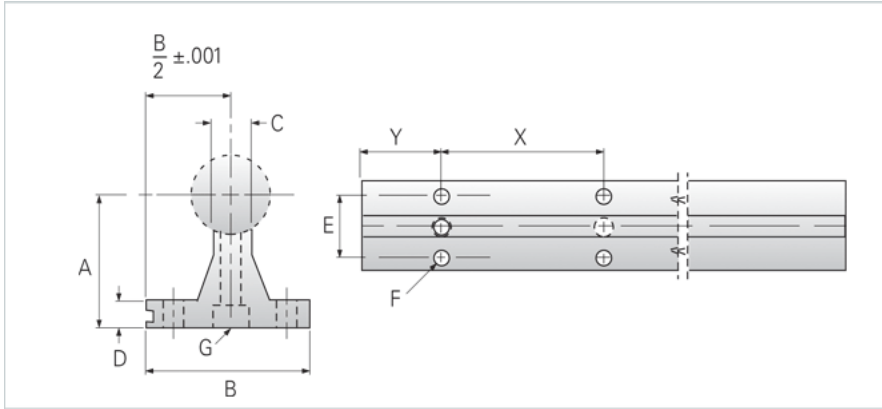

PowerTrax NSR-12-PD

Call 800-321-7800 or visit us online at www.nookindustries.com to configure and order your PowerTrax NSR-12-PD today!

Product Info

Nominal Shaft Diameter [in] 0.75

Dimensions

A +/-0.002 [in]	1.500
B [in]	1.75
C [in]	0.375
D [in]	0.250
E [in]	1.25
X	6
Y	3
F Bolt	10
F Hole [in]	0.221
G Hole [in]	0.221
G Screw	10-32x7/8

Part Number

24" Part Number	NSR-12-PD-24
36" Part Number	NSR-12-PD-36
48" Part Number	NSR-12-PD-48

Weight

Weight Per Foot [lb] 0.90