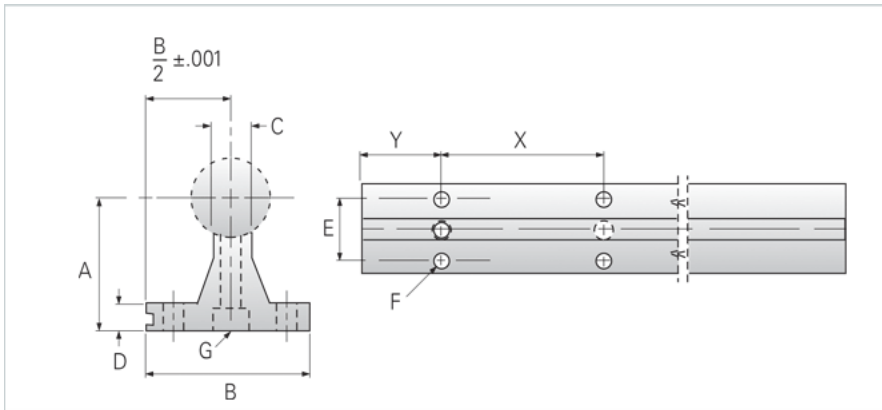

PowerTrax NSR-12-PD

Call 800-321-7800 or visit us online at www.nookindustries.com to configure and order your PowerTrax NSR-12-PD today!

Product Info

Nominal Shaft Diameter [in] 0.75

Dimensions

A +/-0.002 [in]	1.500
B [in]	1.75
C [in]	0.375
D [in]	0.250
E [in]	1.25
X	6
Y	3
F Bolt	10
F Hole [in]	0.221
G Hole [in]	0.221
G Screw	10-32x7/8

Part Number

24" Part Number	NSR-12-PD-24
36" Part Number	NSR-12-PD-36
48" Part Number	NSR-12-PD-48

Weight

Weight Per Foot [lb] 0.90