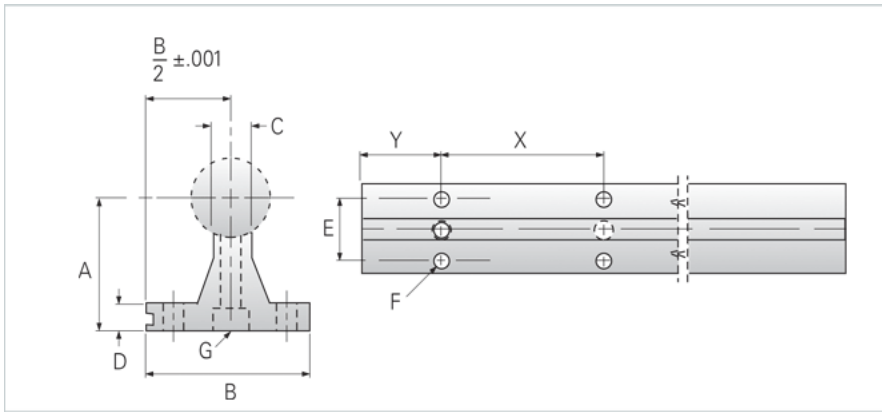

### Product Info

Nominal Shaft Diameter [in] 0.50

### Dimensions

A +/-0.002 [in]	1.125
B [in]	1.50
C [in]	0.250
D [in]	0.188
E [in]	1.00
X	4
Y	2
F Bolt	6
F Hole [in]	0.169
G Hole [in]	0.169
G Screw	6-32x7/8

### Part Number

24" Part Number	NSR-8-PD-24
36" Part Number	NSR-8-PD-36
48" Part Number	NSR-8-PD-48