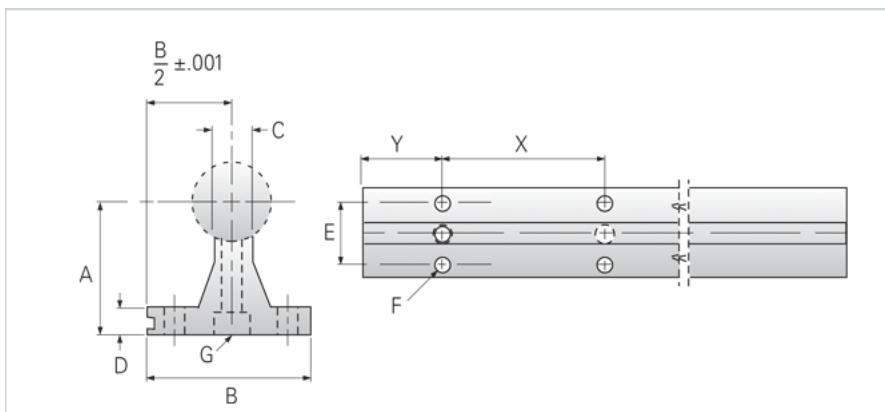

### Product Info

Nominal Shaft Diameter [in] 0.50

### Dimensions

A +/-0.002 [in]	1.125
B [in]	1.50
C [in]	0.250
D [in]	0.188
E [in]	1.00
X	4
Y	2
F Bolt	6
F Hole [in]	0.169
G Hole [in]	0.169
G Screw	6-32x7/8

### Part Number

24" Part Number	NSR-8-PD-24
36" Part Number	NSR-8-PD-36
48" Part Number	NSR-8-PD-48