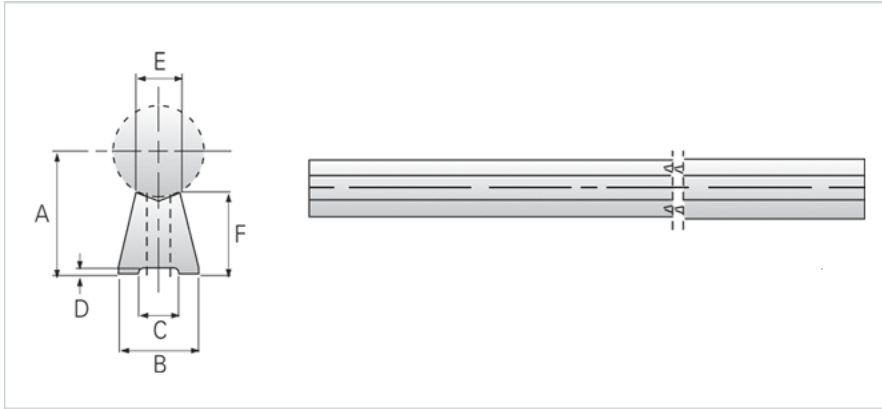

NLR-20

Call 800-321-7800 or visit us online at www.nookindustries.com to configure and order your NLR-20 today!

Product Info

Nominal Shaft Diameter [in] 1.25

Dimensions

A +/-0.002 [in]	1.1875
B [in]	0.78
C [in]	0.343
D [in]	0.09
E [in]	0.518
F [in]	0.617

Part Number

12" Part Number	NLR-20-12
24" Part Number	NLR-20-24
36" Part Number	NLR-20-36
48" Part Number	NLR-20-48

Weight

Weight Per Foot [lb] 0.45