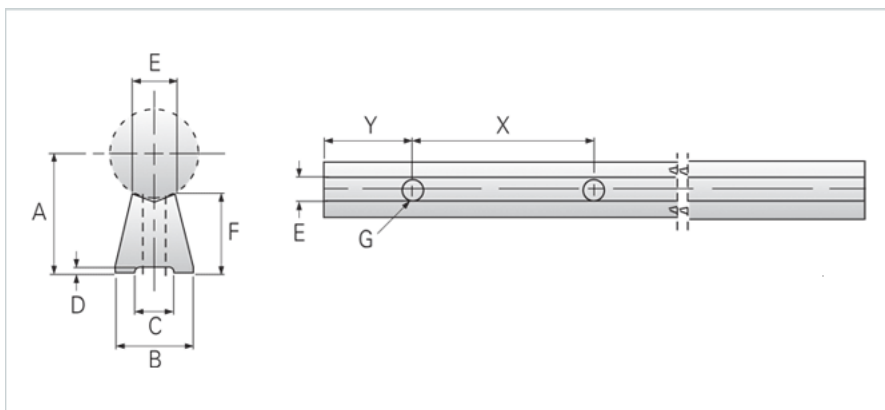

### Product Info

Nominal Shaft Diameter [in] 1.50

### Dimensions

A +/-0.002 [in] 1.375

B [in] 0.93

C [in] 0.406

D [in] 0.09

E [in] 0.635

F [in] 0.693

G - Hole [in] 0.406

X 8

Y 4\*

G - Bolt 3/8