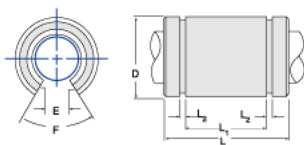

PowerTrax LBB OPN-625

Call 800-321-7800 or visit us online at www.nookindustries.com to configure and order your PowerTrax LBB OPN-625 today!

Product Info

Nominal Shaft Diameter [in]	$\frac{5}{8}$
Part Number	OPN-625

Dimensions

D Maximum [in]	1.1250
D Minimum [in]	1.1246
E [in]	$\frac{3}{8}$
L [in]	1.500
L1 [in]	1.000
L2 [in]	0.058

Weight

Weight [lb]	0.22
-------------	------

Performance Specifications

F	60°
Dynamic Load [lb]	160
Static Load [lb]	139