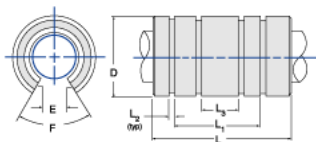

PowerTrax LBB OPN-1000PP

Call 800-321-7800 or visit us online at www.nookindustries.com to configure and order your PowerTrax LBB OPN-1000PP today!

Product Info

Nominal Shaft Diameter [in]	1
Part Number	OPN-1000PP

Dimensions

D Maximum [in]	1.5625
D Minimum [in]	1.5621
E [in]	$\frac{9}{16}$
L [in]	2.500
L1 [in]	1.625
L2 [in]	0.070
L3 [in]	0.844

Weight

Weight [lb]	0.52
-------------	------

Performance Specifications

F	60°
Dynamic Load [lb]	445
Static Load [lb]	438