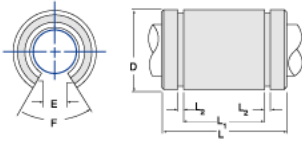

PowerTrax LBB OPN-625PP

Call 800-321-7800 or visit us online at www.nookindustries.com to configure and order your PowerTrax LBB OPN-625PP today!

Product Info

Nominal Shaft Diameter [in]	$\frac{5}{8}$
Part Number	OPN-625PP

Dimensions

D Maximum [in]	1.1250
D Minimum [in]	1.1246
E [in]	$\frac{3}{8}$
L [in]	1.688
L1 [in]	1.000
L2 [in]	0.058
L3 [in]	-

Weight

Weight [lb]	0.24
-------------	------

Performance Specifications

F	60°
Dynamic Load [lb]	160
Static Load [lb]	139