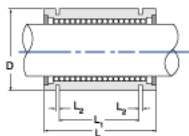

## PowerTrax LBB-1500

Call 800-321-7800 or visit us online at [www.nookindustries.com](http://www.nookindustries.com) to configure and order your PowerTrax LBB-1500 today!

Product Info	
Nominal Shaft Diameter [in]	1 <sup>1</sup> / <sub>2</sub>
Part Number	LBB-1500
Dimensions	
D Maximum [in]	2.3750
D Minimum [in]	2.3745
L [in]	3.000
L1 [in]	2.250
L2 [in]	0.088
Weight	
Weight [lb]	1.44
Performance Specifications	
Dynamic Load [lb]	948
Static Load [lb]	831