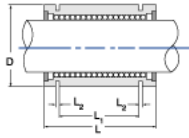

## PowerTrax LBB-1250

Call 800-321-7800 or visit us online at [www.nookindustries.com](http://www.nookindustries.com) to configure and order your PowerTrax LBB-1250 today!

Product Info	
Nominal Shaft Diameter [in]	1 <sup>1</sup> / <sub>4</sub>
Part Number	LBB-1250
Dimensions	
D Maximum [in]	2.0000
D Minimum [in]	1.9995
L [in]	2.625
L1 [in]	1.875
L2 [in]	0.070
Weight	
Weight [lb]	0.91
Performance Specifications	
Dynamic Load [lb]	724
Static Load [lb]	712