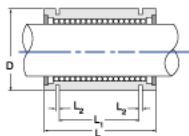

PowerTrax LBB-750

Call 800-321-7800 or visit us online at www.nookindustries.com to configure and order your PowerTrax LBB-750 today!

Product Info

Nominal Shaft Diameter [in]	$\frac{3}{4}$
Part Number	LBB-750

Dimensions

D Maximum [in]	1.2500
D Minimum [in]	1.2496
L [in]	1.625
L1 [in]	1.062
L2 [in]	0.058

Weight

Weight [lb]	0.26

Performance Specifications

Dynamic Load [lb]	204
Static Load [lb]	191