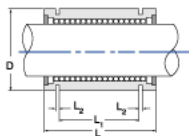

### Product Info

Nominal Shaft Diameter [in]	$\frac{1}{4}$
Part Number	LBB-250

### Dimensions

D Maximum [in]	0.5000
D Minimum [in]	0.4996
L [in]	0.750
L1 [in]	0.437
L2 [in]	0.040