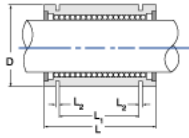

PowerTrax LBB-250

Call 800-321-7800 or visit us online at www.nookindustries.com to configure and order your PowerTrax LBB-250 today!

Product Info

Nominal Shaft Diameter [in]	$\frac{1}{4}$
Part Number	LBB-250

Dimensions

D Maximum [in]	0.5000
D Minimum [in]	0.4996
L [in]	0.750
L1 [in]	0.437
L2 [in]	0.040

Weight

Weight [lb]	0.02

Performance Specifications

Dynamic Load [lb]	25
Static Load [lb]	27