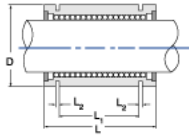

### Product Info

Nominal Shaft Diameter [in]	$\frac{1}{4}$
Part Number	LBB-250

### Dimensions

D Maximum [in]	0.5000
D Minimum [in]	0.4996
L [in]	0.750
L1 [in]	0.437
L2 [in]	0.040