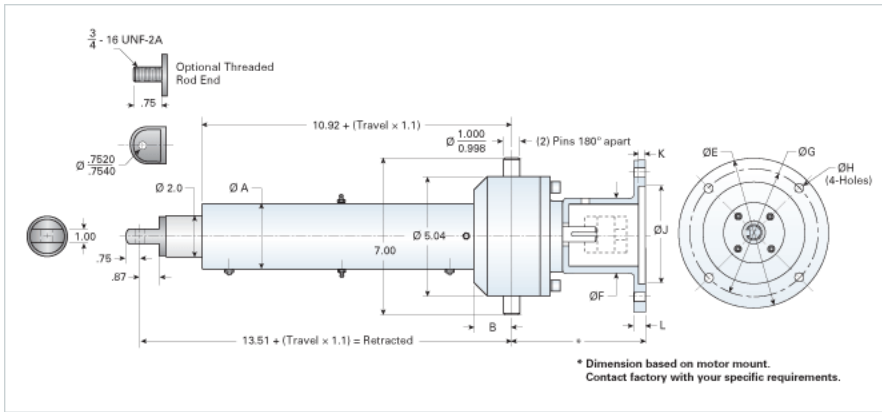

### Performance Specifications

Maximum Travel Rate [in/min]	750
Dynamic Capacity [lb]	3500
Maximum Input Torque [in-lb]	154

### Dimensions

A	4
B	1.25
C	
D	

### Details

Ball Screw	1000-0250 SRT
Input Turns Per Inch Of Travel	4
Torque Per Lb. [in-lb]	0.044
Screw Lead [in]	0.250
Root Diameter [in]	0.820
Max Capacity [lb]	3500
Max HP [hp]	2
Gear Ratio	1:1