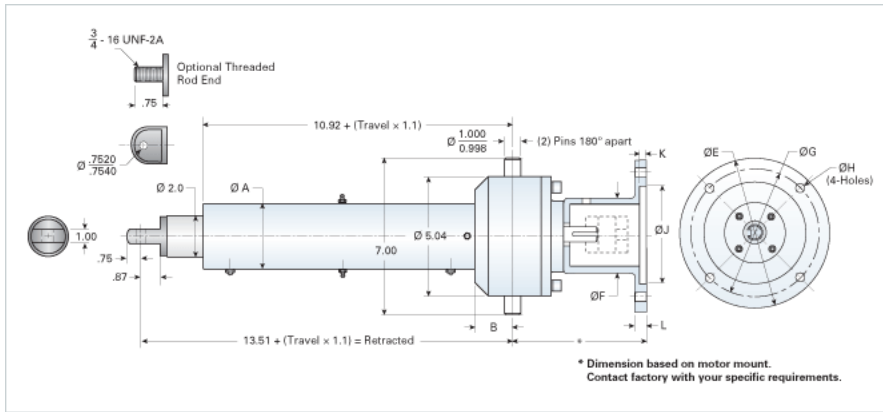

### Performance Specifications

Maximum Travel Rate [in/min]	750
Dynamic Capacity [lb]	3500
Maximum Input Torque [in-lb]	154

### Dimensions

A	4
B	1.25
C	
D	

### Details

Ball Screw	1000-0250 SRT
Input Turns Per Inch Of Travel	4
Torque Per Lb. [in-lb]	0.044
Screw Lead [in]	0.250
Root Diameter [in]	0.820
Max Capacity [lb]	3500
Max HP [hp]	2
Gear Ratio	1:1