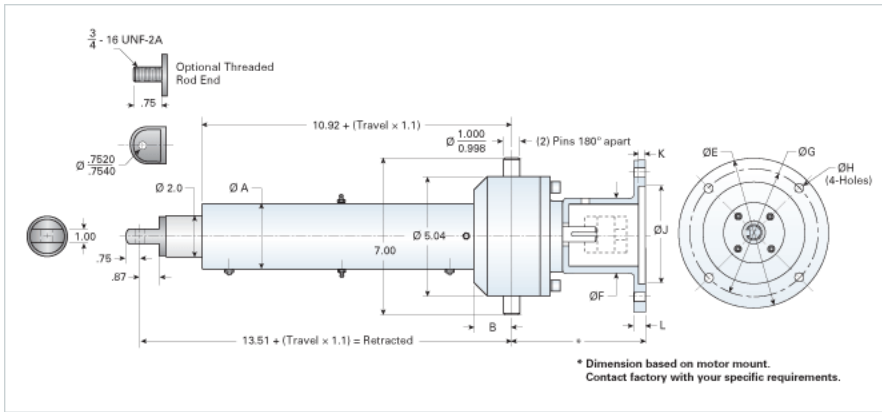

ActionJac ILAK-25 HD

Call 800-321-7800 or visit us online at www.nookindustries.com to configure and order your ActionJac ILAK-25 HD today!

Performance Specifications

Maximum Travel Rate [in/min]	750
Dynamic Capacity [lb]	3500
Maximum Input Torque [in-lb]	154

Dimensions

A	4
B	1.25
C	
D	

Details

Ball Screw	1000-0250 SRT
Input Turns Per Inch Of Travel	4
Torque Per Lb. [in-lb]	0.044
Screw Lead [in]	0.250
Root Diameter [in]	0.820
Max Capacity [lb]	3500
Max HP [hp]	2
Gear Ratio	1:1

Weight

Basic Weight [lb]	47
Per Inch of Travel [lb]	1.29