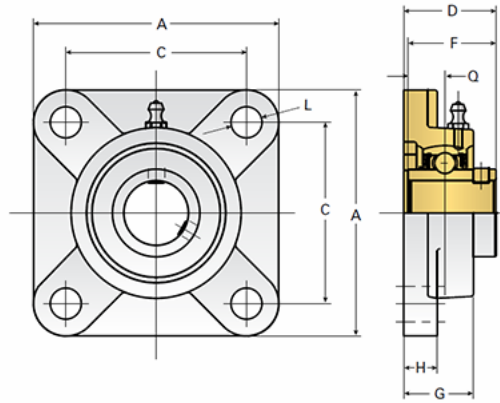

EZCF212

Call 800-321-7800 or visit us online at www.nookindustries.com to configure and order your EZCF212 today!

Details	
Bore Diameter [mm]	60
Dimensions	
A [mm]	175
C [mm]	143
D [mm]	68.7
F [mm]	65.1
G [mm]	48
H [mm]	18
L [mm]	19
Q [mm]	25.4
Product Compatibility Selection	
BSJ	30/30HL-BSJ
MSJ	-
SS-MSJ	-
EM-BSJ	-
EM-MSJ	-
Bevel	-
Link Shafting	LJT-60