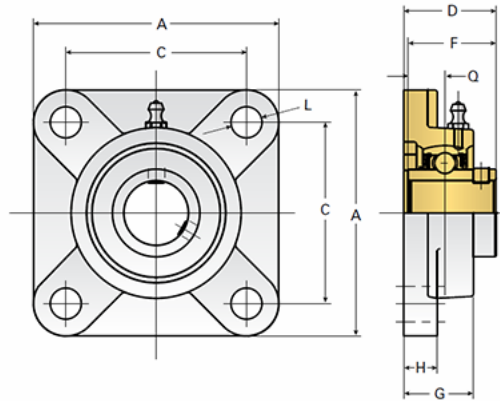

## EZCF212

Call 800-321-7800 or visit us online at [www.nookindustries.com](http://www.nookindustries.com) to configure and order your EZCF212 today!

<b>Details</b>	
Bore Diameter [mm]	60
<b>Dimensions</b>	
A [mm]	175
C [mm]	143
D [mm]	68.7
F [mm]	65.1
G [mm]	48
H [mm]	18
L [mm]	19
Q [mm]	25.4
<b>Product Compatibility Selection</b>	
BSJ	30/30HL-BSJ
MSJ	-
SS-MSJ	-
EM-BSJ	-
EM-MSJ	-
Bevel	-
Link Shafting	LJT-60