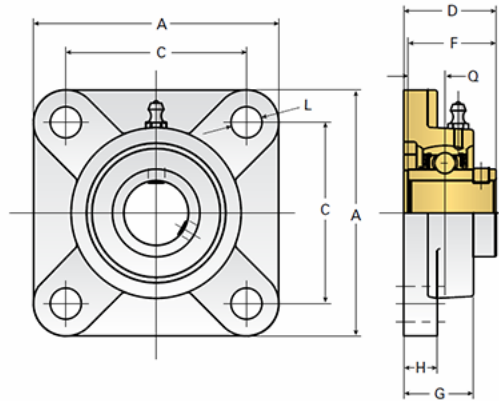

EZCF212

Call 800-321-7800 or visit us online at www.nookindustries.com to configure and order your EZCF212 today!

Details	
Bore Diameter [mm]	60
Dimensions	
A [mm]	175
C [mm]	143
D [mm]	68.7
F [mm]	65.1
G [mm]	48
H [mm]	18
L [mm]	19
Q [mm]	25.4
Product Compatibility Selection	
BSJ	30/30HL-BSJ
MSJ	-
SS-MSJ	-
EM-BSJ	-
EM-MSJ	-
Bevel	-
Link Shafting	LJT-60