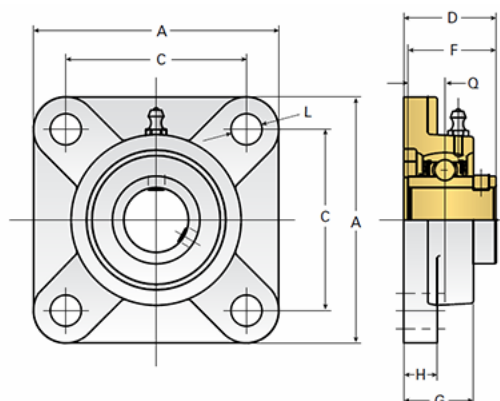

EZCF212

Call 800-321-7800 or visit us online at www.nookindustries.com to configure and order your EZCF212 today!

Details	
Bore Diameter [mm]	60
Dimensions	
A [mm]	175
C [mm]	143
D [mm]	68.7
F [mm]	65.1
G [mm]	48
H [mm]	18
L [mm]	19
Q [mm]	25.4
Product Compatibility Selection	
BSJ	30/30HL-BSJ
MSJ	-
SS-MSJ	-
EM-BSJ	-
EM-MSJ	-
Bevel	-
Link Shafting	LJT-60