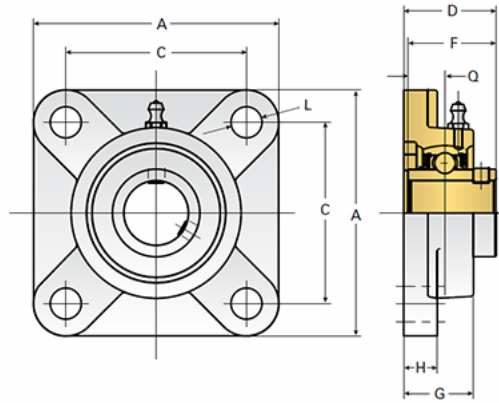

## EZCF210

Call 800-321-7800 or visit us online at [www.nookindustries.com](http://www.nookindustries.com) to configure and order your EZCF210 today!

<b>Details</b>	
Bore Diameter [mm]	50
<b>Dimensions</b>	
A [mm]	143
C [mm]	111
D [mm]	564.6
F [mm]	51.6
G [mm]	40
H [mm]	16
L [mm]	16
Q [mm]	19
<b>Product Compatibility Selection</b>	
BSJ	-
MSJ	-
SS-MSJ	-
EM-BSJ	-
EM-MSJ	-
Bevel	-
Link Shafting	LJT-50