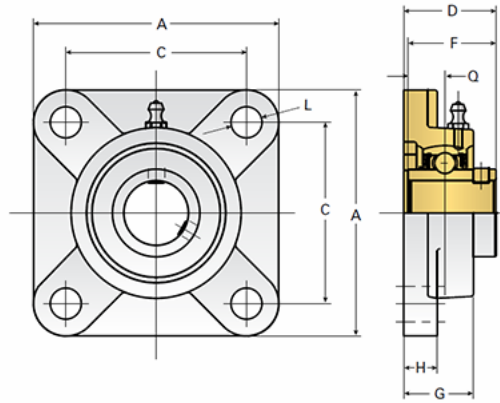

## EZCF210

Call 800-321-7800 or visit us online at [www.nookindustries.com](http://www.nookindustries.com) to configure and order your EZCF210 today!

<b>Details</b>	
Bore Diameter [mm]	50
<b>Dimensions</b>	
A [mm]	143
C [mm]	111
D [mm]	564.6
F [mm]	51.6
G [mm]	40
H [mm]	16
L [mm]	16
Q [mm]	19
<b>Product Compatibility Selection</b>	
BSJ	-
MSJ	-
SS-MSJ	-
EM-BSJ	-
EM-MSJ	-
Bevel	-
Link Shafting	LJT-50