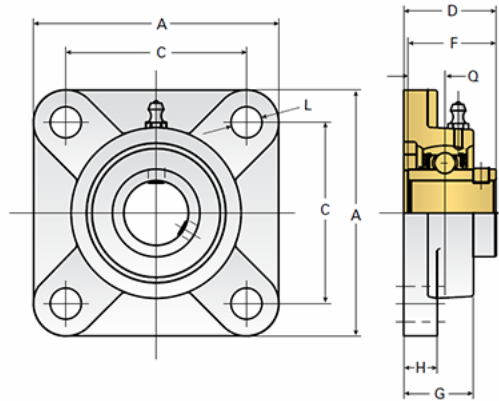

EZCF209

Call 800-321-7800 or visit us online at www.nookindustries.com to configure and order your EZCF209 today!

Details	
Bore Diameter [mm]	45
Dimensions	
A [mm]	137
C [mm]	105
D [mm]	52.2
F [mm]	49.2
G [mm]	38
H [mm]	16
L [mm]	16
Q [mm]	19
Product Compatibility Selection	
BSJ	20/20HL-BSJ
MSJ	-
SS-MSJ	-
EM-BSJ	EM-20-BSJ
EM-MSJ	EM20-MSJ
Bevel	G3
Link Shafting	-