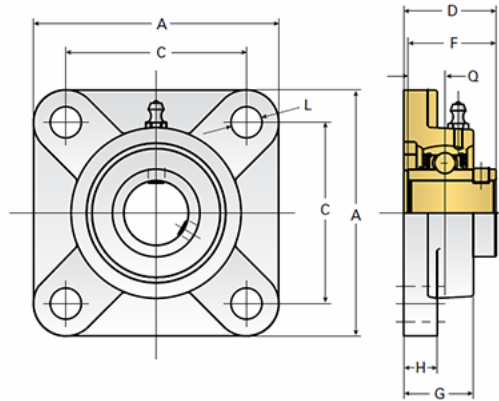

## EZCF209

Call 800-321-7800 or visit us online at [www.nookindustries.com](http://www.nookindustries.com) to configure and order your EZCF209 today!

<b>Details</b>	
Bore Diameter [mm]	45
<b>Dimensions</b>	
A [mm]	137
C [mm]	105
D [mm]	52.2
F [mm]	49.2
G [mm]	38
H [mm]	16
L [mm]	16
Q [mm]	19
<b>Product Compatibility Selection</b>	
BSJ	20/20HL-BSJ
MSJ	-
SS-MSJ	-
EM-BSJ	EM-20-BSJ
EM-MSJ	EM20-MSJ
Bevel	G3
Link Shafting	-