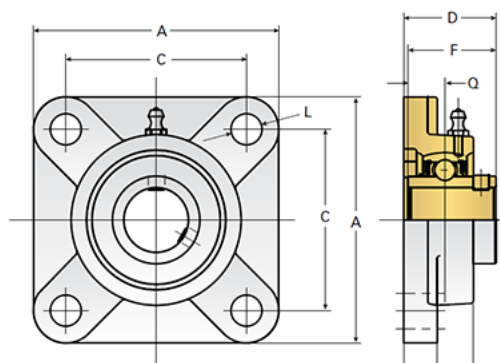

## EZCF209

Call 800-321-7800 or visit us online at [www.nookindustries.com](http://www.nookindustries.com) to configure and order your EZCF209 today!

<b>Details</b>	
Bore Diameter [mm]	45
<b>Dimensions</b>	
A [mm]	137
C [mm]	105
D [mm]	52.2
F [mm]	49.2
G [mm]	38
H [mm]	16
L [mm]	16
Q [mm]	19
<b>Product Compatibility Selection</b>	
BSJ	20/20HL-BSJ
MSJ	-
SS-MSJ	-
EM-BSJ	EM-20-BSJ
EM-MSJ	EM20-MSJ
Bevel	G3
Link Shafting	-