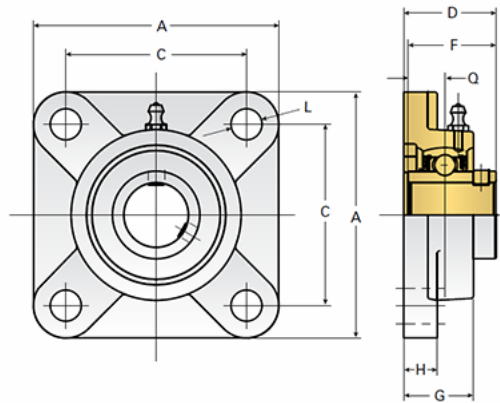

EZCF208

Call 800-321-7800 or visit us online at www.nookindustries.com to configure and order your EZCF208 today!

Details	
Bore Diameter [mm]	40
Dimensions	
A [mm]	130
C [mm]	102
D [mm]	51.2
F [mm]	49.2
G [mm]	36
H [mm]	15
L [mm]	16
Q [mm]	19
Product Compatibility Selection	
BSJ	-
MSJ	-
SS-MSJ	-
EM-BSJ	-
EM-MSJ	-
Bevel	-
Link Shafting	LJT-40