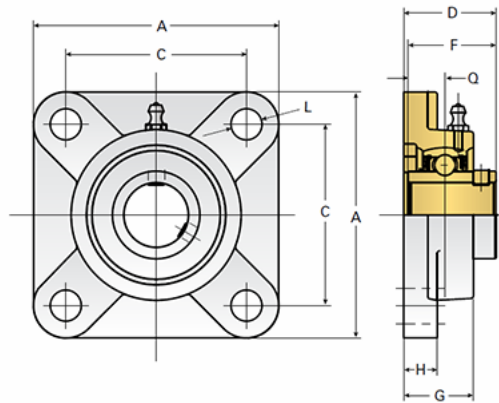

EZCF208

Call 800-321-7800 or visit us online at www.nookindustries.com to configure and order your EZCF208 today!

Details	
Bore Diameter [mm]	40
Dimensions	
A [mm]	130
C [mm]	102
D [mm]	51.2
F [mm]	49.2
G [mm]	36
H [mm]	15
L [mm]	16
Q [mm]	19
Product Compatibility Selection	
BSJ	-
MSJ	-
SS-MSJ	-
EM-BSJ	-
EM-MSJ	-
Bevel	-
Link Shafting	LJT-40