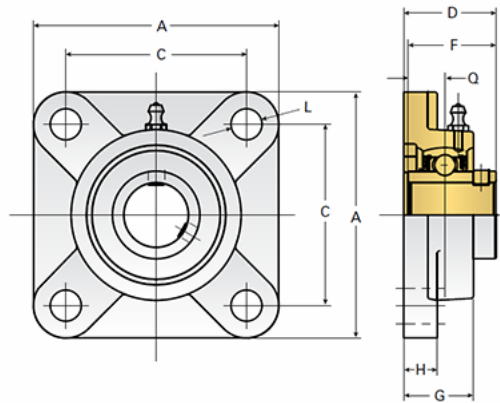

## EZCF208

Call 800-321-7800 or visit us online at [www.nookindustries.com](http://www.nookindustries.com) to configure and order your EZCF208 today!

<b>Details</b>	
Bore Diameter [mm]	40
<b>Dimensions</b>	
A [mm]	130
C [mm]	102
D [mm]	51.2
F [mm]	49.2
G [mm]	36
H [mm]	15
L [mm]	16
Q [mm]	19
<b>Product Compatibility Selection</b>	
BSJ	-
MSJ	-
SS-MSJ	-
EM-BSJ	-
EM-MSJ	-
Bevel	-
Link Shafting	LJT-40