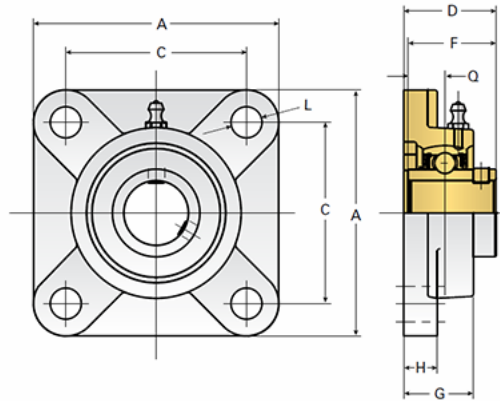

## EZCF206

Call 800-321-7800 or visit us online at [www.nookindustries.com](http://www.nookindustries.com) to configure and order your EZCF206 today!

<b>Details</b>	
Bore Diameter [mm]	30
<b>Dimensions</b>	
A [mm]	108
C [mm]	83
D [mm]	40.2
F [mm]	38.1
G [mm]	31
H [mm]	13
L [mm]	12
Q [mm]	15.9
<b>Product Compatibility Selection</b>	
BSJ	-
MSJ	-
SS-MSJ	-
EM-BSJ	EM10-BSJ
EM-MSJ	EM10-MSJ
Bevel	-
Link Shafting	-