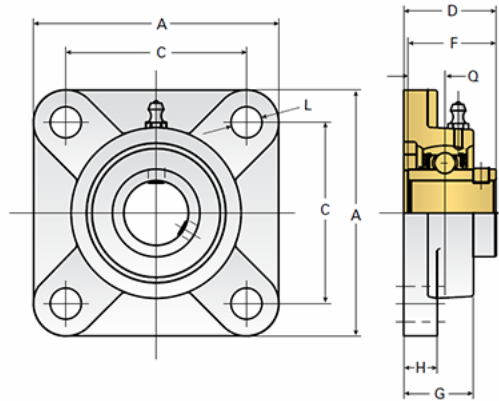

## EZCF206

Call 800-321-7800 or visit us online at [www.nookindustries.com](http://www.nookindustries.com) to configure and order your EZCF206 today!

<b>Details</b>	
Bore Diameter [mm]	30
<b>Dimensions</b>	
A [mm]	108
C [mm]	83
D [mm]	40.2
F [mm]	38.1
G [mm]	31
H [mm]	13
L [mm]	12
Q [mm]	15.9
<b>Product Compatibility Selection</b>	
BSJ	-
MSJ	-
SS-MSJ	-
EM-BSJ	EM10-BSJ
EM-MSJ	EM10-MSJ
Bevel	-
Link Shafting	-