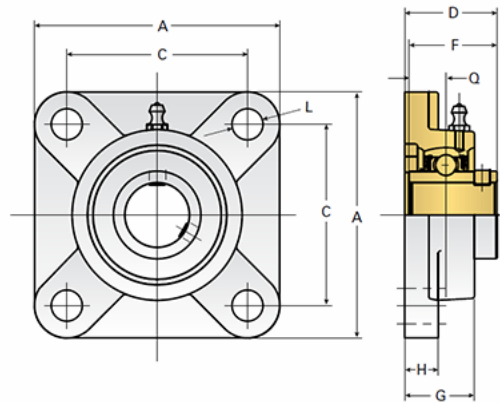

## EZCF206

Call 800-321-7800 or visit us online at [www.nookindustries.com](http://www.nookindustries.com) to configure and order your EZCF206 today!

<b>Details</b>	
Bore Diameter [mm]	30
<b>Dimensions</b>	
A [mm]	108
C [mm]	83
D [mm]	40.2
F [mm]	38.1
G [mm]	31
H [mm]	13
L [mm]	12
Q [mm]	15.9
<b>Product Compatibility Selection</b>	
BSJ	-
MSJ	-
SS-MSJ	-
EM-BSJ	EM10-BSJ
EM-MSJ	EM10-MSJ
Bevel	-
Link Shafting	-