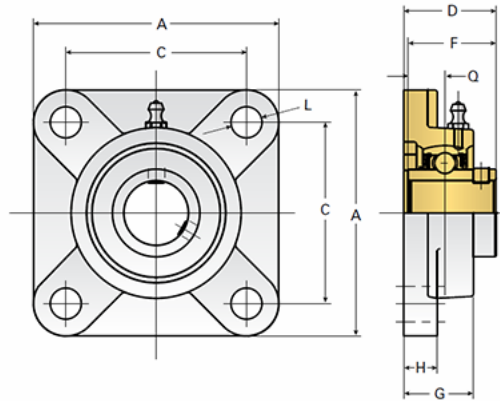

EZCF206

Call 800-321-7800 or visit us online at www.nookindustries.com to configure and order your EZCF206 today!

Details	
Bore Diameter [mm]	30
Dimensions	
A [mm]	108
C [mm]	83
D [mm]	40.2
F [mm]	38.1
G [mm]	31
H [mm]	13
L [mm]	12
Q [mm]	15.9
Product Compatibility Selection	
BSJ	-
MSJ	-
SS-MSJ	-
EM-BSJ	EM10-BSJ
EM-MSJ	EM10-MSJ
Bevel	-
Link Shafting	-