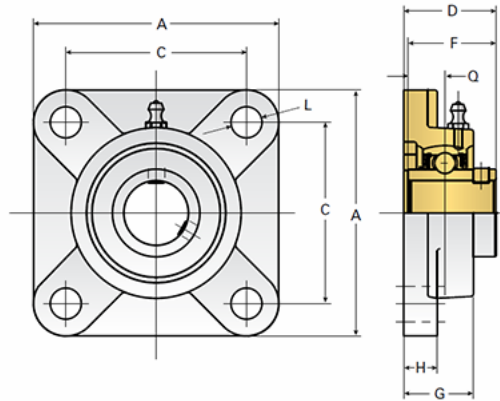

## EZCF205

Call 800-321-7800 or visit us online at [www.nookindustries.com](http://www.nookindustries.com) to configure and order your EZCF205 today!

<b>Details</b>	
Bore Diameter [mm]	25
<b>Dimensions</b>	
A [mm]	95
C [mm]	70
D [mm]	35.7
F [mm]	34
G [mm]	27
H [mm]	13
L [mm]	12
Q [mm]	14.36
<b>Product Compatibility Selection</b>	
BSJ	5/5HL/10/10HL-BSJ
MSJ	-
SS-MSJ	-
EM-BSJ	EM5-BSJ
EM-MSJ	EM5-MSJ
Bevel	G2
Link Shafting	-