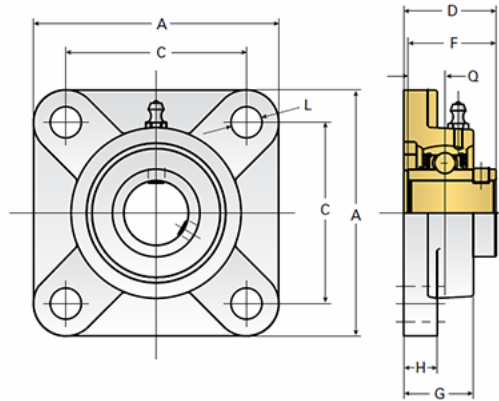

## EZCF205

Call 800-321-7800 or visit us online at [www.nookindustries.com](http://www.nookindustries.com) to configure and order your EZCF205 today!

<b>Details</b>	
Bore Diameter [mm]	25
<b>Dimensions</b>	
A [mm]	95
C [mm]	70
D [mm]	35.7
F [mm]	34
G [mm]	27
H [mm]	13
L [mm]	12
Q [mm]	14.36
<b>Product Compatibility Selection</b>	
BSJ	5/5HL/10/10HL-BSJ
MSJ	-
SS-MSJ	-
EM-BSJ	EM5-BSJ
EM-MSJ	EM5-MSJ
Bevel	G2
Link Shafting	-