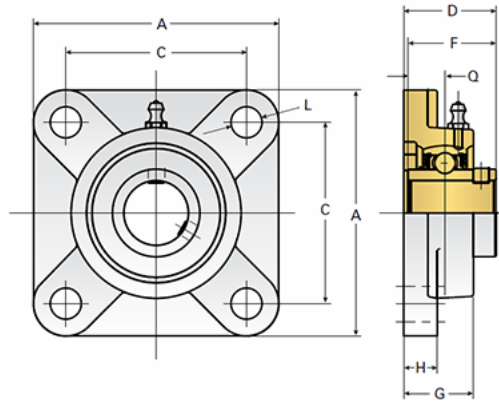

EZCF205

Call 800-321-7800 or visit us online at www.nookindustries.com to configure and order your EZCF205 today!

Details	
Bore Diameter [mm]	25
Dimensions	
A [mm]	95
C [mm]	70
D [mm]	35.7
F [mm]	34
G [mm]	27
H [mm]	13
L [mm]	12
Q [mm]	14.36
Product Compatibility Selection	
BSJ	5/5HL/10/10HL-BSJ
MSJ	-
SS-MSJ	-
EM-BSJ	EM5-BSJ
EM-MSJ	EM5-MSJ
Bevel	G2
Link Shafting	-