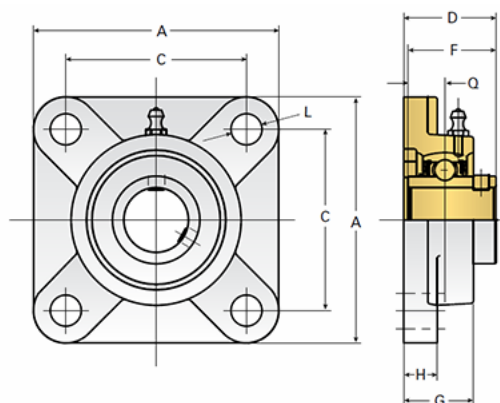

## EZCF204

Call 800-321-7800 or visit us online at [www.nookindustries.com](http://www.nookindustries.com) to configure and order your EZCF204 today!

<b>Details</b>	
Bore Diameter [mm]	20
<b>Dimensions</b>	
A [mm]	86
C [mm]	64
D [mm]	33.3
F [mm]	31
G [mm]	25.4
H [mm]	11
L [mm]	12
Q [mm]	12.7
<b>Product Compatibility Selection</b>	
BSJ	2.5/2.5HL-BSJ
MSJ	-
SS-MSJ	-
EM-BSJ	EM2.5-BSJ
EM-MSJ	-
Bevel	G1
Link Shafting	-