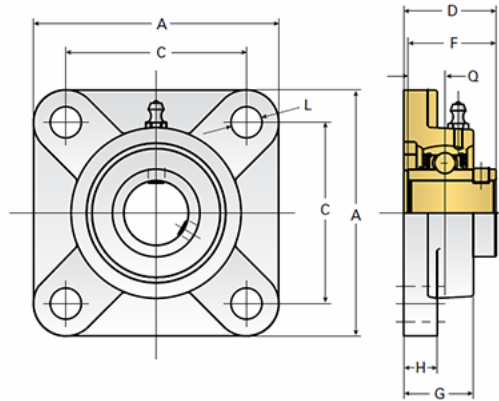

## EZCF204

Call 800-321-7800 or visit us online at [www.nookindustries.com](http://www.nookindustries.com) to configure and order your EZCF204 today!

<b>Details</b>	
Bore Diameter [mm]	20
<b>Dimensions</b>	
A [mm]	86
C [mm]	64
D [mm]	33.3
F [mm]	31
G [mm]	25.4
H [mm]	11
L [mm]	12
Q [mm]	12.7
<b>Product Compatibility Selection</b>	
BSJ	2.5/2.5HL-BSJ
MSJ	-
SS-MSJ	-
EM-BSJ	EM2.5-BSJ
EM-MSJ	-
Bevel	G1
Link Shafting	-