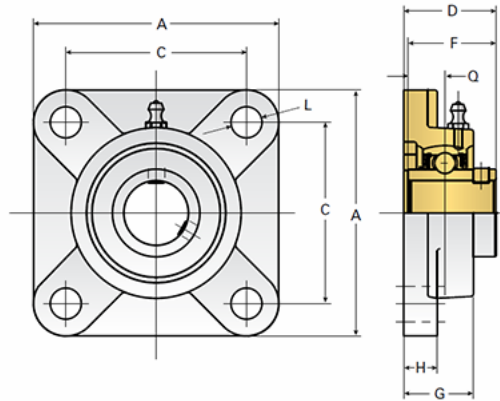

## EZCF204

Call 800-321-7800 or visit us online at [www.nookindustries.com](http://www.nookindustries.com) to configure and order your EZCF204 today!

<b>Details</b>	
Bore Diameter [mm]	20
<b>Dimensions</b>	
A [mm]	86
C [mm]	64
D [mm]	33.3
F [mm]	31
G [mm]	25.4
H [mm]	11
L [mm]	12
Q [mm]	12.7
<b>Product Compatibility Selection</b>	
BSJ	2.5/2.5HL-BSJ
MSJ	-
SS-MSJ	-
EM-BSJ	EM2.5-BSJ
EM-MSJ	-
Bevel	G1
Link Shafting	-