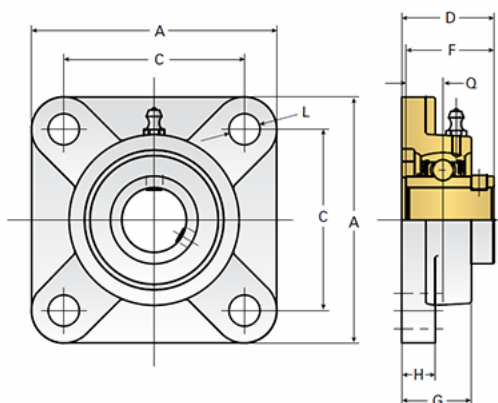

EZCF215-48

Call 800-321-7800 or visit us online at www.nookindustries.com to configure and order your EZCF215-48 today!

Details	
Bore Diameter [in]	3.00
Dimensions	
A [mm]	200
C [mm]	159
D [mm]	78.5
F [mm]	77.8
G [mm]	56
H [mm]	22
L [mm]	19
Q [mm]	33.3
Product Compatibility Selection	
BSJ	-
MSJ	35-MSJ
SS-MSJ	-
EM-BSJ	-
EM-MSJ	-
Bevel	-
Link Shafting	-