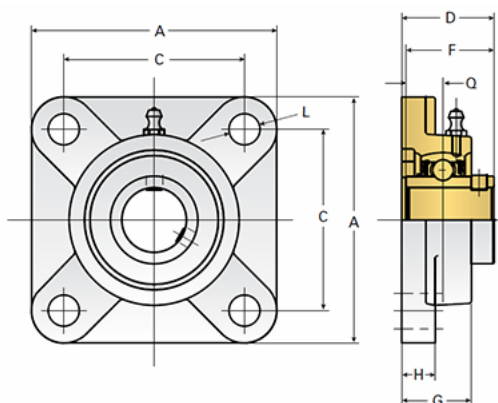

## EZCF215-48

Call 800-321-7800 or visit us online at [www.nookindustries.com](http://www.nookindustries.com) to configure and order your EZCF215-48 today!

<b>Details</b>	
Bore Diameter [in]	3.00
<b>Dimensions</b>	
A [mm]	200
C [mm]	159
D [mm]	78.5
F [mm]	77.8
G [mm]	56
H [mm]	22
L [mm]	19
Q [mm]	33.3
<b>Product Compatibility Selection</b>	
BSJ	-
MSJ	35-MSJ
SS-MSJ	-
EM-BSJ	-
EM-MSJ	-
Bevel	-
Link Shafting	-