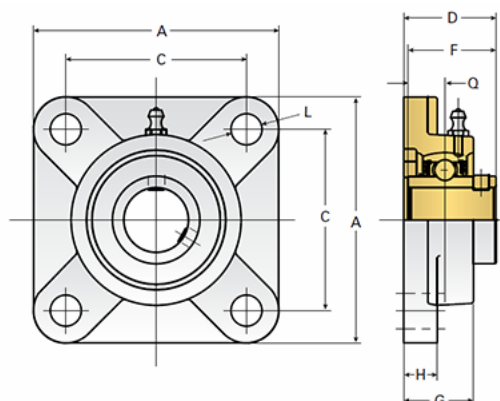

## EZCF215-48

Call 800-321-7800 or visit us online at [www.nookindustries.com](http://www.nookindustries.com) to configure and order your EZCF215-48 today!

<b>Details</b>	
Bore Diameter [in]	3.00
<b>Dimensions</b>	
A [mm]	200
C [mm]	159
D [mm]	78.5
F [mm]	77.8
G [mm]	56
H [mm]	22
L [mm]	19
Q [mm]	33.3
<b>Product Compatibility Selection</b>	
BSJ	-
MSJ	35-MSJ
SS-MSJ	-
EM-BSJ	-
EM-MSJ	-
Bevel	-
Link Shafting	-