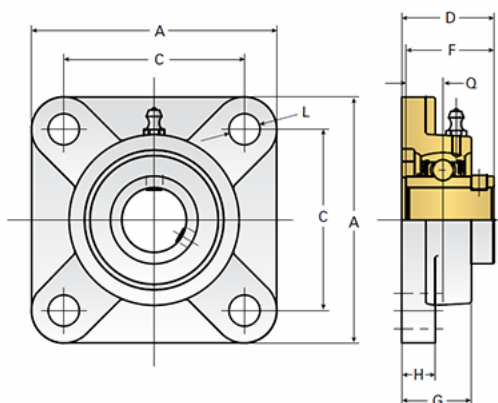

EZCF215-48

Call 800-321-7800 or visit us online at www.nookindustries.com to configure and order your EZCF215-48 today!

Details

Bore Diameter [in]	3.00
--------------------	------

Dimensions

A [mm]	200
C [mm]	159
D [mm]	78.5
F [mm]	77.8
G [mm]	56
H [mm]	22
L [mm]	19
Q [mm]	33.3

Product Compatibility Selection

BSJ	-
MSJ	35-MSJ
SS-MSJ	-
EM-BSJ	-
EM-MSJ	-
Bevel	-
Link Shafting	-