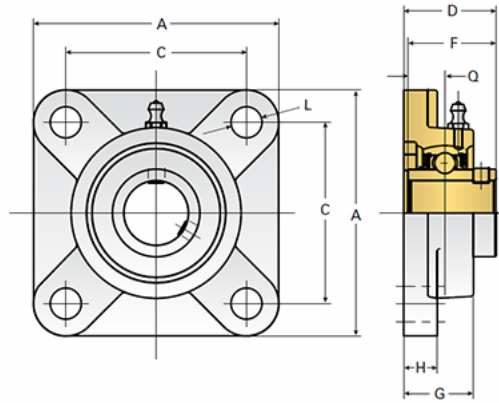

EZCF213-40

Call 800-321-7800 or visit us online at www.nookindustries.com to configure and order your EZCF213-40 today!

Details	
Bore Diameter [in]	2.50
Dimensions	
A [mm]	187
C [mm]	149
D [mm]	69.7
F [mm]	65.1
G [mm]	50
H [mm]	22
L [mm]	19
Q [mm]	25.4
Product Compatibility Selection	
BSJ	-
MSJ	30-MSJ
SS-MSJ	-
EM-BSJ	-
EM-MSJ	-
Bevel	-
Link Shafting	-