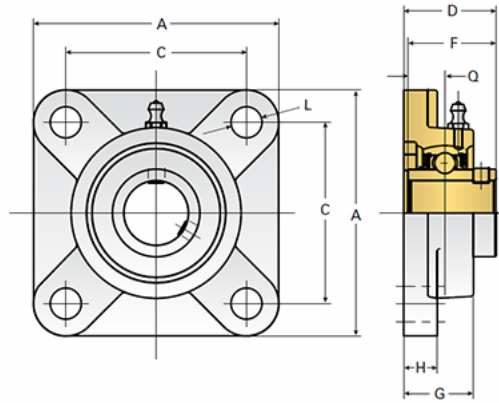

EZCF213-40

Call 800-321-7800 or visit us online at www.nookindustries.com to configure and order your EZCF213-40 today!

| Details | |
|--|--------|
| Bore Diameter [in] | 2.50 |
| Dimensions | |
| A [mm] | 187 |
| C [mm] | 149 |
| D [mm] | 69.7 |
| F [mm] | 65.1 |
| G [mm] | 50 |
| H [mm] | 22 |
| L [mm] | 19 |
| Q [mm] | 25.4 |
| Product Compatibility Selection | |
| BSJ | - |
| MSJ | 30-MSJ |
| SS-MSJ | - |
| EM-BSJ | - |
| EM-MSJ | - |
| Bevel | - |
| Link Shafting | - |