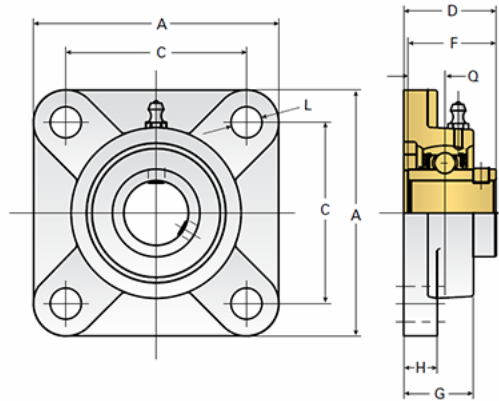

EZCF213-40

Call 800-321-7800 or visit us online at www.nookindustries.com to configure and order your EZCF213-40 today!

Details	
Bore Diameter [in]	2.50
Dimensions	
A [mm]	187
C [mm]	149
D [mm]	69.7
F [mm]	65.1
G [mm]	50
H [mm]	22
L [mm]	19
Q [mm]	25.4
Product Compatibility Selection	
BSJ	-
MSJ	30-MSJ
SS-MSJ	-
EM-BSJ	-
EM-MSJ	-
Bevel	-
Link Shafting	-