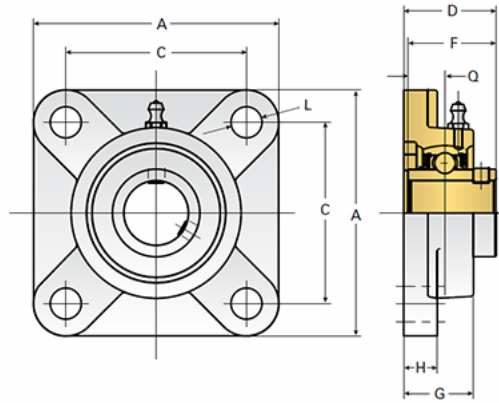

## EZCF213-40

Call 800-321-7800 or visit us online at [www.nookindustries.com](http://www.nookindustries.com) to configure and order your EZCF213-40 today!

<b>Details</b>	
Bore Diameter [in]	2.50
<b>Dimensions</b>	
A [mm]	187
C [mm]	149
D [mm]	69.7
F [mm]	65.1
G [mm]	50
H [mm]	22
L [mm]	19
Q [mm]	25.4
<b>Product Compatibility Selection</b>	
BSJ	-
MSJ	30-MSJ
SS-MSJ	-
EM-BSJ	-
EM-MSJ	-
Bevel	-
Link Shafting	-