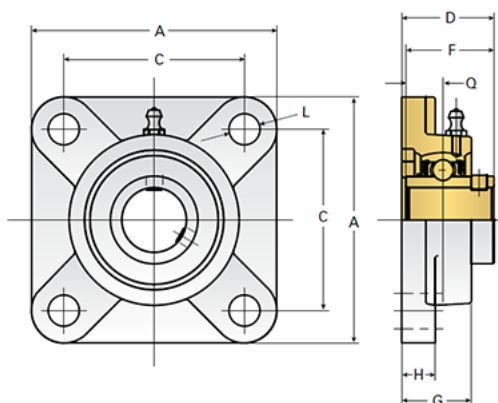

## EZCF212-36

Call 800-321-7800 or visit us online at [www.nookindustries.com](http://www.nookindustries.com) to configure and order your EZCF212-36 today!

Details	
Bore Diameter [in]	2.25
Dimensions	
A [mm]	175
C [mm]	143
D [mm]	68.7
F [mm]	65.1
G [mm]	48
H [mm]	18
L [mm]	19
Q [mm]	25.4
Product Compatibility Selection	
BSJ	-
MSJ	-
SS-MSJ	25SS-MSJ
EM-BSJ	-
EM-MSJ	-
Bevel	-
Link Shafting	-