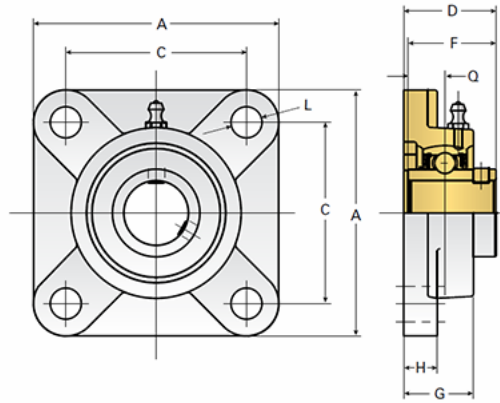

EZCF212-36

Call 800-321-7800 or visit us online at www.nookindustries.com to configure and order your EZCF212-36 today!

Details	
Bore Diameter [in]	2.25
Dimensions	
A [mm]	175
C [mm]	143
D [mm]	68.7
F [mm]	65.1
G [mm]	48
H [mm]	18
L [mm]	19
Q [mm]	25.4
Product Compatibility Selection	
BSJ	-
MSJ	-
SS-MSJ	25SS-MSJ
EM-BSJ	-
EM-MSJ	-
Bevel	-
Link Shafting	-