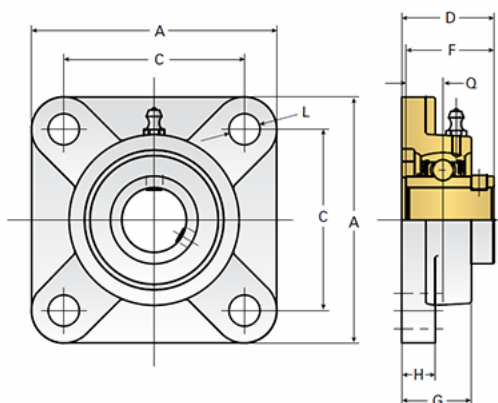

EZCF212-36

Call 800-321-7800 or visit us online at www.nookindustries.com to configure and order your EZCF212-36 today!

Details	
Bore Diameter [in]	2.25
Dimensions	
A [mm]	175
C [mm]	143
D [mm]	68.7
F [mm]	65.1
G [mm]	48
H [mm]	18
L [mm]	19
Q [mm]	25.4
Product Compatibility Selection	
BSJ	-
MSJ	-
SS-MSJ	25SS-MSJ
EM-BSJ	-
EM-MSJ	-
Bevel	-
Link Shafting	-