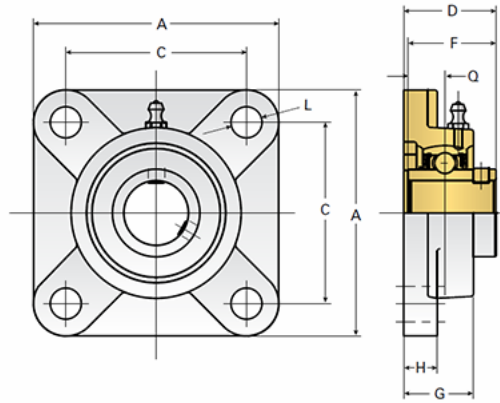

## EZCF209-28

Call 800-321-7800 or visit us online at [www.nookindustries.com](http://www.nookindustries.com) to configure and order your EZCF209-28 today!

Details	
Bore Diameter [in]	1.75
Dimensions	
A [mm]	137
C [mm]	105
D [mm]	52.2
F [mm]	49.2
G [mm]	38
H [mm]	16
L [mm]	16
Q [mm]	19
Product Compatibility Selection	
BSJ	-
MSJ	20-MSJ
SS-MSJ	20SS-MSJ
EM-BSJ	-
EM-MSJ	-
Bevel	-
Link Shafting	-