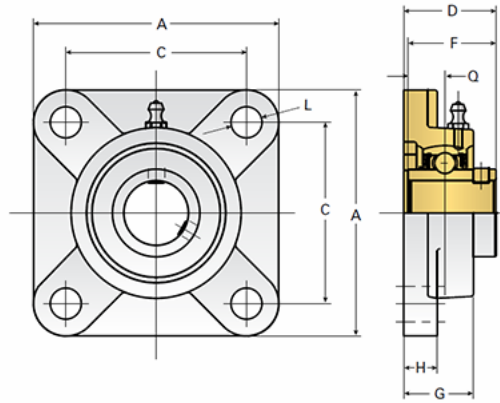

EZCF208-24

Call 800-321-7800 or visit us online at www.nookindustries.com to configure and order your EZCF208-24 today!

Details	
Bore Diameter [in]	1.50
Dimensions	
A [mm]	130
C [mm]	102
D [mm]	51.2
F [mm]	49.2
G [mm]	36
H [mm]	15
L [mm]	16
Q [mm]	19
Product Compatibility Selection	
BSJ	-
MSJ	15-MSJ
SS-MSJ	15SS-MSJ
EM-BSJ	-
EM-MSJ	-
Bevel	-
Link Shafting	LJ/LJK-24