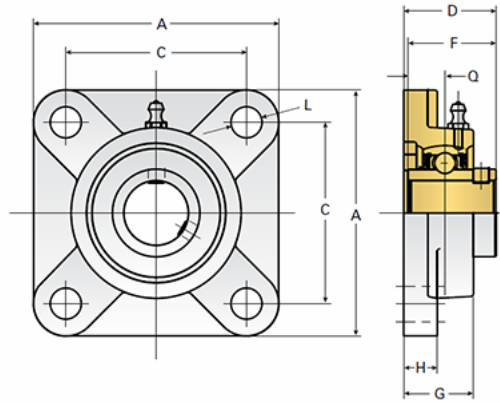

## EZCF208-24

Call 800-321-7800 or visit us online at [www.nookindustries.com](http://www.nookindustries.com) to configure and order your EZCF208-24 today!

<b>Details</b>	
Bore Diameter [in]	1.50
<b>Dimensions</b>	
A [mm]	130
C [mm]	102
D [mm]	51.2
F [mm]	49.2
G [mm]	36
H [mm]	15
L [mm]	16
Q [mm]	19
<b>Product Compatibility Selection</b>	
BSJ	-
MSJ	15-MSJ
SS-MSJ	15SS-MSJ
EM-BSJ	-
EM-MSJ	-
Bevel	-
Link Shafting	LJ/LJK-24