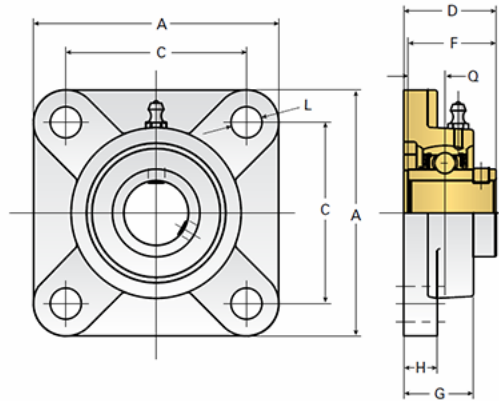

EZCF208-24

Call 800-321-7800 or visit us online at www.nookindustries.com to configure and order your EZCF208-24 today!

Details	
Bore Diameter [in]	1.50
Dimensions	
A [mm]	130
C [mm]	102
D [mm]	51.2
F [mm]	49.2
G [mm]	36
H [mm]	15
L [mm]	16
Q [mm]	19
Product Compatibility Selection	
BSJ	-
MSJ	15-MSJ
SS-MSJ	15SS-MSJ
EM-BSJ	-
EM-MSJ	-
Bevel	-
Link Shafting	LJ/LJK-24