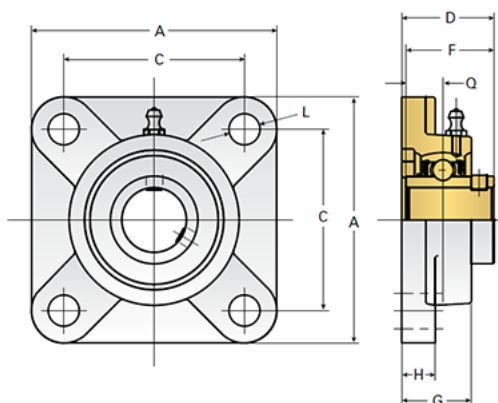

## EZCF206-20

Call 800-321-7800 or visit us online at [www.nookindustries.com](http://www.nookindustries.com) to configure and order your EZCF206-20 today!

Details	
Bore Diameter [in]	1.25
Dimensions	
A [mm]	108
C [mm]	83
D [mm]	40.2
F [mm]	38.1
G [mm]	31
H [mm]	13
L [mm]	12
Q [mm]	15.9
Product Compatibility Selection	
BSJ	-
MSJ	10-MSJ
SS-MSJ	10SS-MSJ
EM-BSJ	-
EM-MSJ	-
Bevel	-
Link Shafting	-