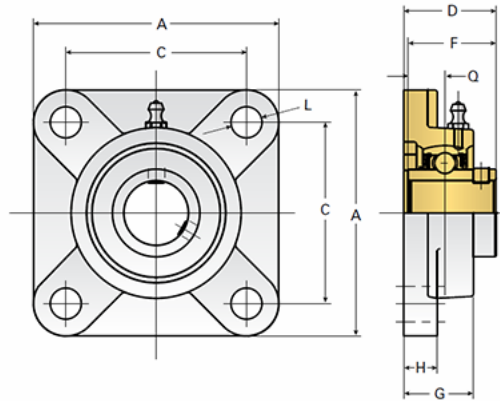

## EZCF206-20

Call 800-321-7800 or visit us online at [www.nookindustries.com](http://www.nookindustries.com) to configure and order your EZCF206-20 today!

Details	
Bore Diameter [in]	1.25
Dimensions	
A [mm]	108
C [mm]	83
D [mm]	40.2
F [mm]	38.1
G [mm]	31
H [mm]	13
L [mm]	12
Q [mm]	15.9
Product Compatibility Selection	
BSJ	-
MSJ	10-MSJ
SS-MSJ	10SS-MSJ
EM-BSJ	-
EM-MSJ	-
Bevel	-
Link Shafting	-