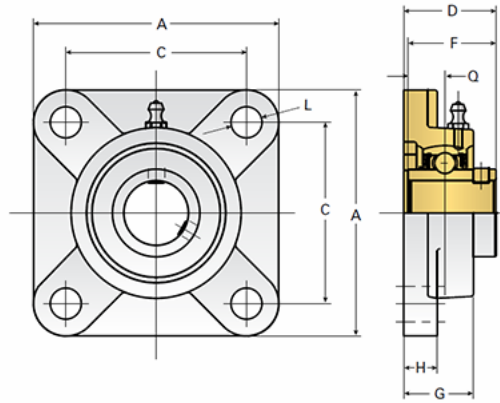

EZCF205-16

Call 800-321-7800 or visit us online at www.nookindustries.com to configure and order your EZCF205-16 today!

| Details | |
|----------------------------------------|-----------|
| Bore Diameter [in] | 1.00 |
| Dimensions | |
| A [mm] | 95 |
| C [mm] | 70 |
| D [mm] | 35.7 |
| F [mm] | 34 |
| G [mm] | 27 |
| H [mm] | 13 |
| L [mm] | 12 |
| Q [mm] | 14.3 |
| Product Compatibility Selection | |
| BSJ | - |
| MSJ | 5-MSJ |
| SS-MSJ | 5SS-MSJ |
| EM-BSJ | - |
| EM-MSJ | - |
| Bevel | - |
| Link Shafting | LJ/LJK-16 |