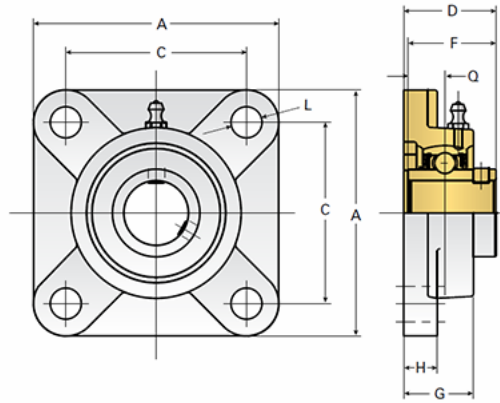

## EZCF204-12

Call 800-321-7800 or visit us online at [www.nookindustries.com](http://www.nookindustries.com) to configure and order your EZCF204-12 today!

<b>Details</b>	
Bore Diameter [in]	0.75
<b>Dimensions</b>	
A [mm]	86
C [mm]	64
D [mm]	33.3
F [mm]	31
G [mm]	25.4
H [mm]	11
L [mm]	12
Q [mm]	12.7
<b>Product Compatibility Selection</b>	
BSJ	2/2R/3-BSJ
MSJ	-
SS-MSJ	-
EM-BSJ	-
EM-MSJ	-
Bevel	-
Link Shafting	LJ/LJK-12