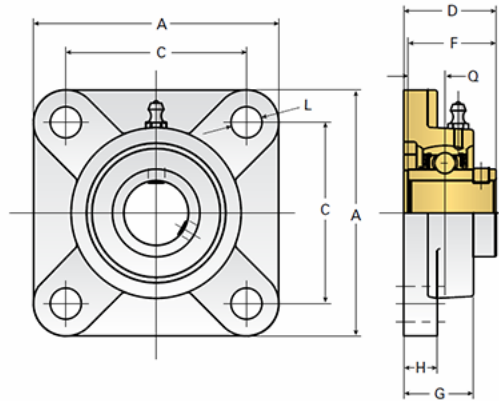

## EZCF201-8

Call 800-321-7800 or visit us online at [www.nookindustries.com](http://www.nookindustries.com) to configure and order your EZCF201-8 today!

Details	
Bore Diameter [in]	0.50
Dimensions	
A [mm]	86
C [mm]	64
D [mm]	33.3
F [mm]	31
G [mm]	25.4
H [mm]	11
L [mm]	12
Q [mm]	12.7
Product Compatibility Selection	
BSJ	-
MSJ	-
SS-MSJ	-
EM-BSJ	-
EM-MSJ	-
Bevel	-
Link Shafting	LJ/LJK-8