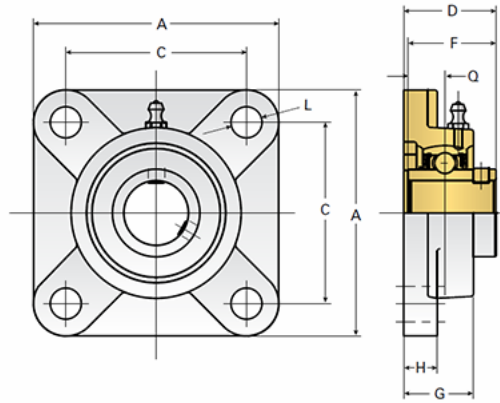

## EZCF201-8

Call 800-321-7800 or visit us online at [www.nookindustries.com](http://www.nookindustries.com) to configure and order your EZCF201-8 today!

<b>Details</b>	
Bore Diameter [in]	0.50
<b>Dimensions</b>	
A [mm]	86
C [mm]	64
D [mm]	33.3
F [mm]	31
G [mm]	25.4
H [mm]	11
L [mm]	12
Q [mm]	12.7
<b>Product Compatibility Selection</b>	
BSJ	-
MSJ	-
SS-MSJ	-
EM-BSJ	-
EM-MSJ	-
Bevel	-
Link Shafting	LJ/LJK-8