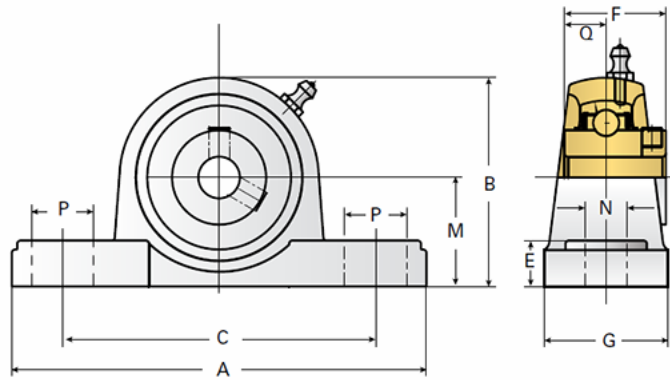

### Details

Bore Diameter [mm]	60
--------------------	----

### Dimensions

A [mm]	241
B [mm]	138
C [mm]	184
E [mm]	25
F [mm]	65.1
G [mm]	70
M [mm]	69.8
N [mm]	20
P [mm]	25
Q [mm]	25.4