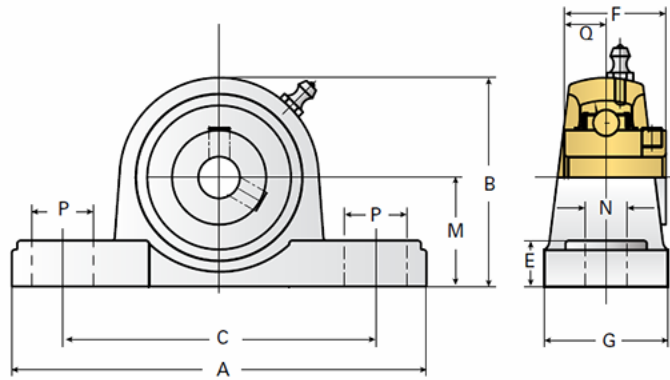

EZCP212

Call 800-321-7800 or visit us online at www.nookindustries.com to configure and order your EZCP212 today!

Details

Bore Diameter [mm]	60
--------------------	----

Dimensions

A [mm]	241
B [mm]	138
C [mm]	184
E [mm]	25
F [mm]	65.1
G [mm]	70
M [mm]	69.8
N [mm]	20
P [mm]	25
Q [mm]	25.4

Product Compatibility Selection

BSJ	30/30HL-BSJ
MSJ	-
SS-MSJ	-
EM-BSJ	-
EM-MSJ	-
Bevel	-
Link Shafting	LJT-60