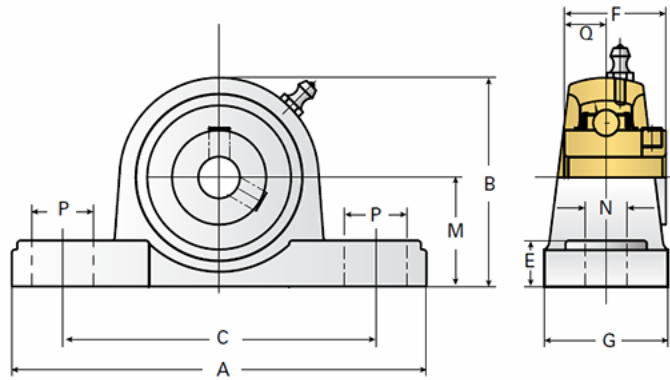

EZCP212

Call 800-321-7800 or visit us online at www.nookindustries.com to configure and order your EZCP212 today!

Details

| | |
|--------------------|----|
| Bore Diameter [mm] | 60 |
|--------------------|----|

Dimensions

| | |
|--------|------|
| A [mm] | 241 |
| B [mm] | 138 |
| C [mm] | 184 |
| E [mm] | 25 |
| F [mm] | 65.1 |
| G [mm] | 70 |
| M [mm] | 69.8 |
| N [mm] | 20 |
| P [mm] | 25 |
| Q [mm] | 25.4 |