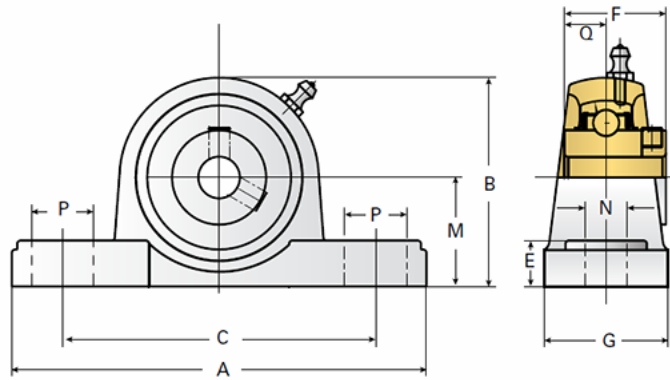

EZCP212

Call 800-321-7800 or visit us online at www.nookindustries.com to configure and order your EZCP212 today!

Details	
Bore Diameter [mm]	60
Dimensions	
A [mm]	241
B [mm]	138
C [mm]	184
E [mm]	25
F [mm]	65.1
G [mm]	70
M [mm]	69.8
N [mm]	20
P [mm]	25
Q [mm]	25.4
Product Compatibility Selection	
BSJ	30/30HL-BSJ
MSJ	-
SS-MSJ	-
EM-BSJ	-
EM-MSJ	-
Bevel	-
Link Shafting	LJT-60